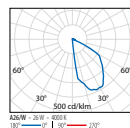

INSERT+3 A26/W