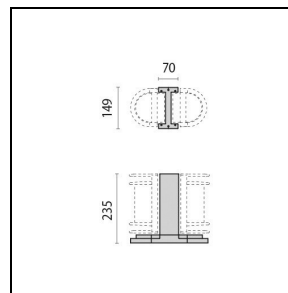

000405

Post 21 235 mm

■ GR-94 / Metallic grey