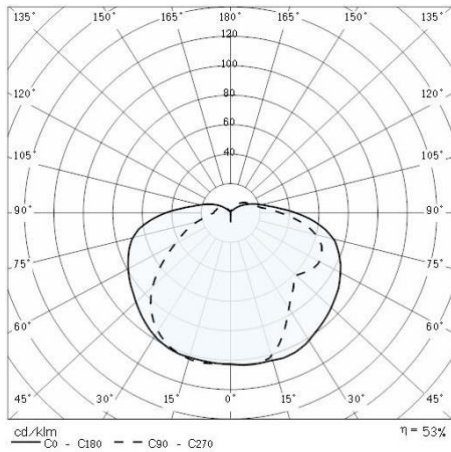

Photometric data