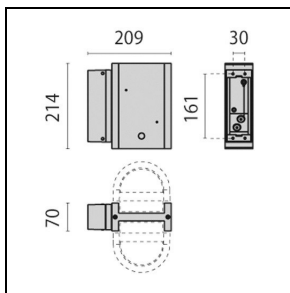

Optional accessories

NIKKO+21

000401

Wall bracket 21

■ GR-94 / Metallic grey