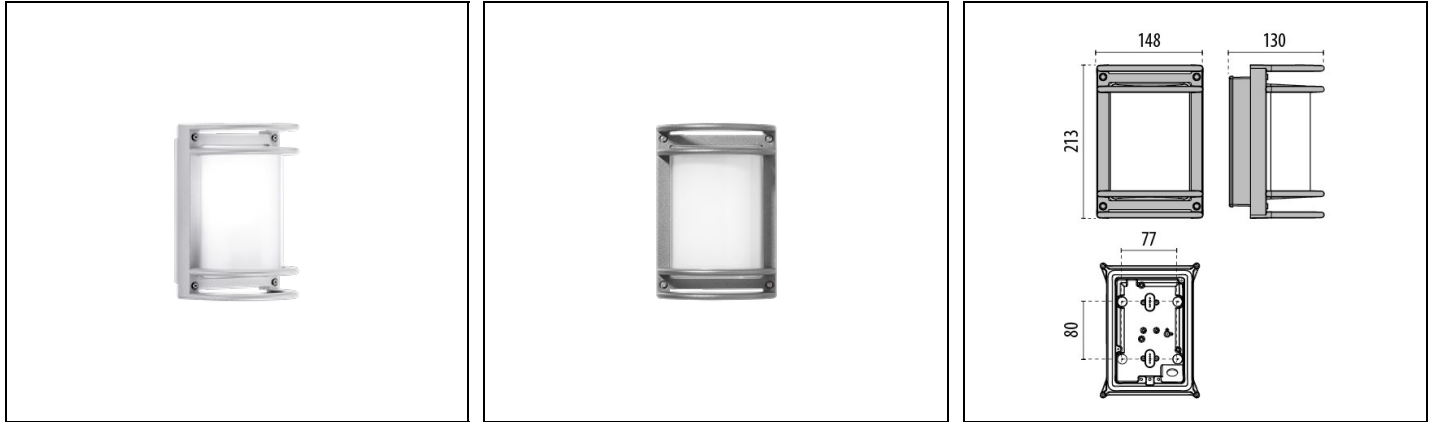

NIKKO+21

Part number 002001

Description

Wall, ceiling and post mounted luminaire for indoor and outdoor, comprising:

- Die-cast aluminium housing and trim, polyester powder coat finish ISO 9227/12944 - ISO 9223 (C5)
- Pressed glass diffuser, internally coated, secured with the ring
- Aluminium reflector and gear tray
- Technopolymer silicone sealing gasket
- Stainless steel locking hardware
- Design by ROBERTO FIORATO
- Design by ROBERTO FIORATO

Product data

ETIM Group:	EG000027	ETIM Class:	EC002892
-------------	----------	-------------	----------

General information

Lampholder:	E27	Light source:	Incandescent lamps
Luminaire wattage [W]:	1x60 W	Colour / Finishing:	GR-94 / Metallic grey / Textured
IP degree of protection:	IP65	Impact resistance / impact energy:	IK05 0.7J xx3
Protection class:	I	Optic:	S/EW - Symmetric Extra-Wide
Net weight [kg]:	1.495	Overall length [mm]:	148
Overall width [mm]:	130	Overall height [mm]:	213

Mechanical features

Shape:	Rectangular	Housing material:	Aluminium
Diffuser material:	Glass		

Installation

Application area:	Outdoor lighting	Mounting type:	Bulkhead
Min. ambient temperature [°C]:	-30	Max. ambient temperature [°C]:	50