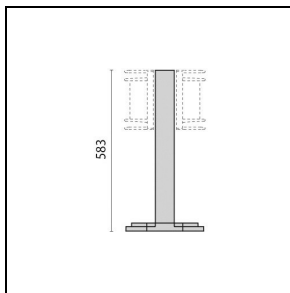

Product data

ETIM Group:	EG000027	ETIM Class:	EC002892
-------------	----------	-------------	----------

General information

Lampholder:	E27	Light source:	Incandescent lamps
Luminaire wattage [W]:	1x60 W	Colour / Finishing:	GR-94 / Metallic grey / Textured
IP degree of protection:	IP65	Impact resistance / impact energy:	IK05 0.7J xx3
Protection class:	I	Optic:	S/EW - Symmetric Extra-Wide
Net weight [kg]:	1.495	Overall length [mm]:	148
Overall width [mm]:	130	Overall height [mm]:	213

Mechanical features

Shape:	Rectangular	Housing material:	Aluminium
Diffuser material:	Glass		

Installation

Application area:	Outdoor lighting	Mounting type:	Bulkhead
Min. ambient temperature [°C]:	-30	Max. ambient temperature [°C]:	50

Post 21 235 mm

■ GR-94 / Metallic grey

000409

Post 21 583 mm

■ GR-94 / Metallic grey

To maintain the regular updating of our products, PERFORMANCE iN LIGHTING reserves the right to make changes without prior notice. For the most up to date information we always recommend you read the latest version published on the website www.performanceinlighting.com. Delivered luminaire lumen outputs and power consumptions, including losses, are subject to a tolerance of +/- 7%, and unless otherwise stated the values apply to an ambient temperature of 25°C. Terms of warranty are available at <https://www.performanceinlighting.com/gr/company/led-warranty>