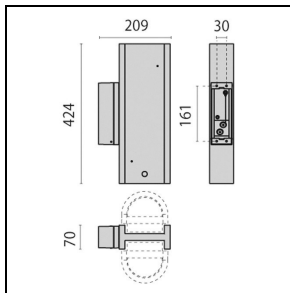

Product data

ETIM Group:	EG000027	ETIM Class:	EC002892
-------------	----------	-------------	----------

General information

Lampholder:	E27	Light source:	Incandescent lamps
Luminaire wattage [W]:	2x40 W	Colour / Finishing:	GR-94 / Metallic grey / Textured
IP degree of protection:	IP65	Impact resistance / impact energy:	IK06 1J xx3
Protection class:	I	Optic:	S/EW - Symmetric Extra-Wide
Net weight [kg]:	2.938	Overall length [mm]:	148
Overall width [mm]:	130	Overall height [mm]:	423

Mechanical features

Shape:	Rectangular	Housing material:	Aluminium
Diffuser material:	Glass		

Installation

Application area:	Outdoor lighting	Mounting type:	Bulkhead
Min. ambient temperature [°C]:	-30	Max. ambient temperature [°C]:	45

Light features

Photometric data

Optional accessories

NIKKO+45

000441
Wall bracket 45
■ GR-94 / Metallic grey

000445
Post 45 444 mm
■ GR-94 / Metallic grey

000449
Post 45 833 mm
■ GR-94 / Metallic grey

000453
Post 45 1233 mm
■ GR-94 / Metallic grey