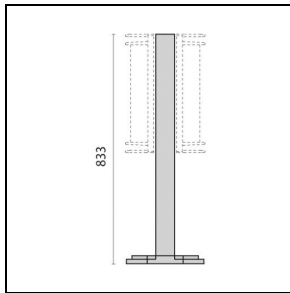

Product data

ETIM Group:	EG000027	ETIM Class:	EC002892
-------------	----------	-------------	----------

General information

Lampholder:	E27	Light source:	Incandescent lamps
Luminaire wattage [W]:	2x40 W	Colour / Finishing:	GR-94 / Metallic grey / Textured
IP degree of protection:	IP65	Impact resistance / impact energy:	IK06 1J xx3
Protection class:	I	Optic:	S/EW - Symmetric Extra-Wide
Net weight [kg]:	2.938	Overall length [mm]:	148
Overall width [mm]:	130	Overall height [mm]:	423

Mechanical features

Shape:	Rectangular	Housing material:	Aluminium
Diffuser material:	Glass		

Installation

Application area:	Outdoor lighting	Mounting type:	Bulkhead
Min. ambient temperature [°C]:	-30	Max. ambient temperature [°C]:	45

Light features

Photometric data

Optional accessories

NIKKO+45

000441
Wall bracket 45
■ GR-94 / Metallic grey

000445
Post 45 444 mm
■ GR-94 / Metallic grey

000449
Post 45 833 mm
■ GR-94 / Metallic grey

000453
Post 45 1233 mm
■ GR-94 / Metallic grey