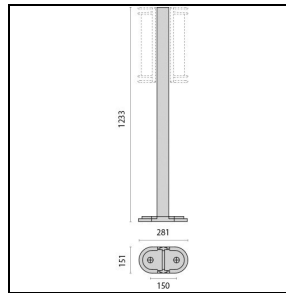

Product data

ETIM Group:	EG000027	ETIM Class:	EC002892
-------------	----------	-------------	----------

General information

Lampholder:	E27	Light source:	Incandescent lamps
Luminaire wattage [W]:	2x40 W	Colour / Finishing:	GR-94 / Metallic grey / Textured
IP degree of protection:	IP65	Impact resistance / impact energy:	IK06 1J xx3
Protection class:	I	Optic:	S/EW - Symmetric Extra-Wide
Net weight [kg]:	2.938	Overall length [mm]:	148
Overall width [mm]:	130	Overall height [mm]:	423

Mechanical features

Shape:	Rectangular	Housing material:	Aluminium
Diffuser material:	Glass		

Installation

Application area:	Outdoor lighting	Mounting type:	Bulkhead
Min. ambient temperature [°C]:	-30	Max. ambient temperature [°C]:	45

Light features

Photometric data

Optional accessories

NIKKO+45

000441
Wall bracket 45
■ GR-94 / Metallic grey

000445
Post 45 444 mm
■ GR-94 / Metallic grey

000449
Post 45 833 mm
■ GR-94 / Metallic grey

000453
Post 45 1233 mm
■ GR-94 / Metallic grey