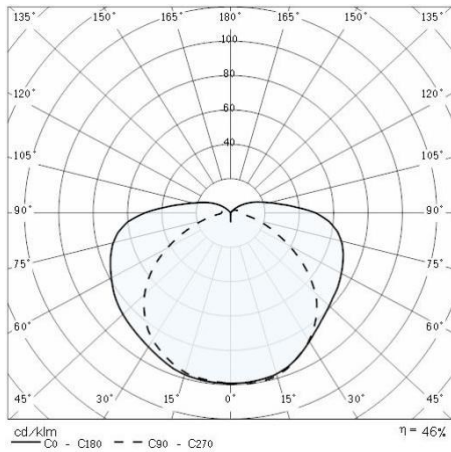

Photometric data