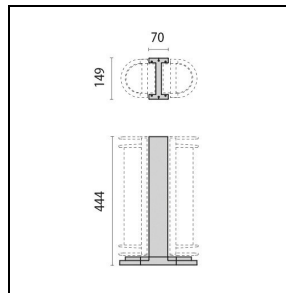

Product data

ETIM Group:	EG000027	ETIM Class:	EC002892
-------------	----------	-------------	----------

General information

Lampholder:	E27	Light source:	Incandescent lamps
Luminaire wattage [W]:	2x40 W	Colour / Finishing:	GR-94 / Metallic grey / Textured
IP degree of protection:	IP65	Impact resistance / impact energy:	IK06 1J xx3
Protection class:	I	Optic:	S/EW - Symmetric Extra-Wide
Net weight [kg]:	2.938	Overall length [mm]:	148
Overall width [mm]:	130	Overall height [mm]:	423

Mechanical features

Shape:	Rectangular	Housing material:	Aluminium
Diffuser material:	Glass		

Installation

Application area:	Outdoor lighting	Mounting type:	Bulkhead
Min. ambient temperature [°C]:	-30	Max. ambient temperature [°C]:	45

Light features

Photometric data

Optional accessories

NIKKO+45

000441
Wall bracket 45
■ GR-94 / Metallic grey

000445
Post 45 444 mm
■ GR-94 / Metallic grey

000449
Post 45 833 mm
■ GR-94 / Metallic grey

000453
Post 45 1233 mm
■ GR-94 / Metallic grey