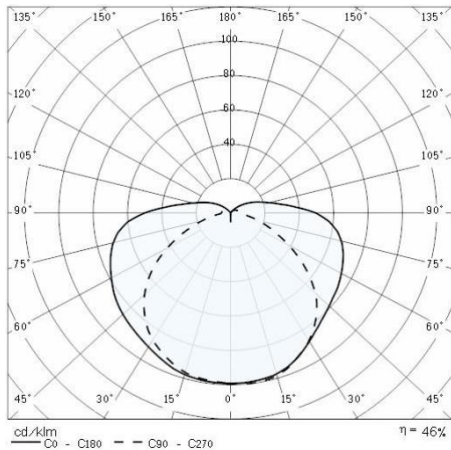

Photometric data