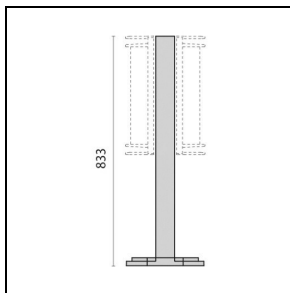

Product data

ETIM Group:	EG000027	ETIM Class:	EC002892
-------------	----------	-------------	----------

General information

Lampholder:	E27	Light source:	Incandescent lamps
Luminaire wattage [W]:	2x40 W	Colour / Finishing:	AN-g6 / Anthracite gray / Textured
IP degree of protection:	IP65	Impact resistance / impact energy:	IK06 1J xx3
Protection class:	I	Optic:	S/EW - Symmetric Extra-Wide
Net weight [kg]:	2.938	Overall length [mm]:	148
Overall width [mm]:	130	Overall height [mm]:	423

Mechanical features

Shape:	Rectangular	Housing material:	Aluminium
Diffuser material:	Glass		

Installation

Application area:	Outdoor lighting	Mounting type:	Bulkhead
Min. ambient temperature [°C]:	-30	Max. ambient temperature [°C]:	45

Post 45 444 mm

■ AN-g6 / Anthracite gray

000450

Post 45 833 mm

■ AN-g6 / Anthracite gray

000454

Post 45 1233 mm

■ AN-g6 / Anthracite gray