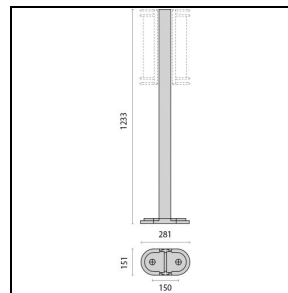

Product data

ETIM Group:	EG000027	ETIM Class:	EC002892
-------------	----------	-------------	----------

General information

Lampholder:	E27	Light source:	Incandescent lamps
Luminaire wattage [W]:	2x40 W	Colour / Finishing:	AN-g6 / Anthracite gray / Textured
IP degree of protection:	IP65	Impact resistance / impact energy:	IK06 1J xx3
Protection class:	I	Optic:	S/EW - Symmetric Extra-Wide
Net weight [kg]:	2.938	Overall length [mm]:	148
Overall width [mm]:	130	Overall height [mm]:	423

Mechanical features

Shape:	Rectangular	Housing material:	Aluminium
Diffuser material:	Glass		

Installation

Application area:	Outdoor lighting	Mounting type:	Bulkhead
Min. ambient temperature [°C]:	-30	Max. ambient temperature [°C]:	45

Post 45 444 mm

■ AN-g6 / Anthracite gray

000450

Post 45 833 mm

■ AN-g6 / Anthracite gray

000454

Post 45 1233 mm

■ AN-g6 / Anthracite gray