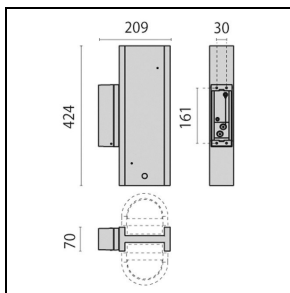

Optional accessories

NIKKO+45

000442

Wall bracket 45

■ AN-g6 / Anthracite gray