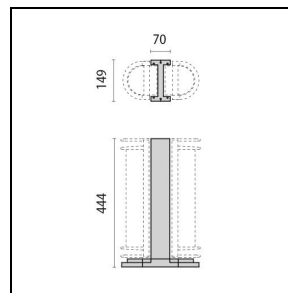

000446

Post 45 444 mm

■ AN-g6 / Anthracite gray