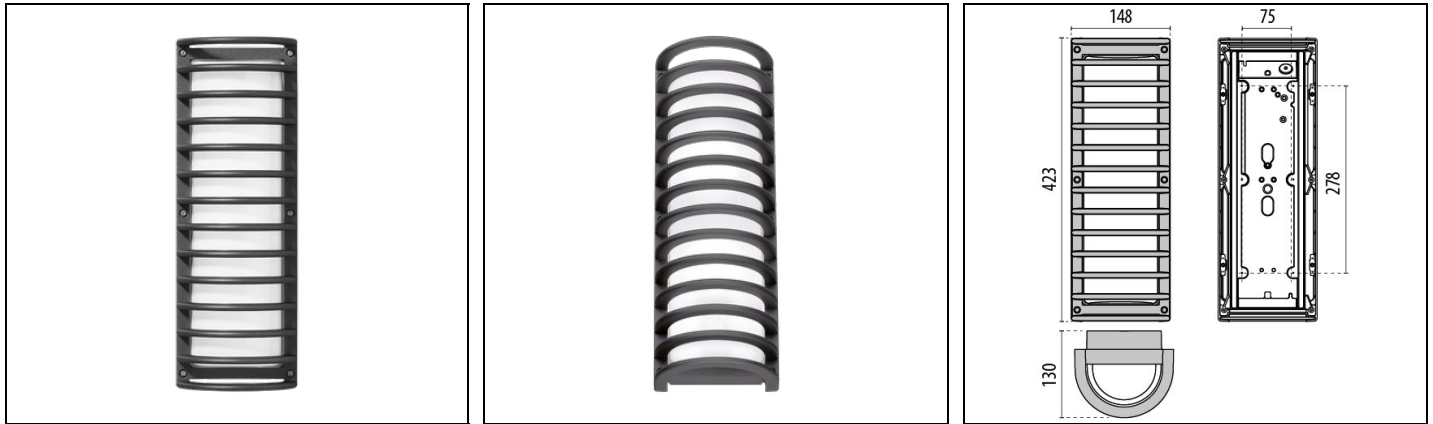

## Description

Wall, ceiling, bracket and post mounted luminaire for indoor and outdoor, comprising:

- Aluminium housing and guard (/G), polyester powder coat finish ISO 9227/12944 - ISO 9223 (C5)
- Pressed glass diffuser, internally coated, secured with the ring
- Aluminium reflector and gear tray
- Technopolymer silicone sealing gasket
- Stainless steel locking hardware
- Design by ROBERTO FIORATO
- Design by ROBERTO FIORATO

## General information

Lampholder:	E27	Light source:	Incandescent lamps
Luminaire wattage [W]:	2x40 W	Colour / Finishing:	AN-g6 / Anthracite gray / Textured
IP degree of protection:	IP65	Impact resistance / impact energy:	IK06 1J xx3
Protection class:	I	Optic:	S/EW - Symmetric Extra-Wide
Net weight [kg]:	3.439	Overall length [mm]:	148
Overall width [mm]:	130	Overall height [mm]:	423

## Mechanical features

Shape:	Rectangular	Housing material:	Aluminium
Diffuser material:	Glass		