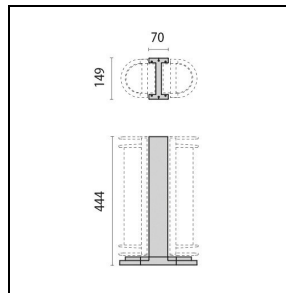

## General information

Lampholder:	E27	Light source:	Incandescent lamps
Luminaire wattage [W]:	2x40 W	Colour / Finishing:	AN-g6 / Anthracite gray / Textured
IP degree of protection:	IP65	Impact resistance / impact energy:	IK06 1J xx3
Protection class:	I	Optic:	S/EW - Symmetric Extra-Wide
Net weight [kg]:	3.439	Overall length [mm]:	148
Overall width [mm]:	130	Overall height [mm]:	423

## Light features

**Photometric data**

**Optional accessories**

NIKKO+45

**000442**  
Wall bracket 45  
■ AN-g6 / Anthracite gray

**000446**  
Post 45 444 mm  
■ AN-g6 / Anthracite gray

**000450**  
Post 45 833 mm  
■ AN-g6 / Anthracite gray