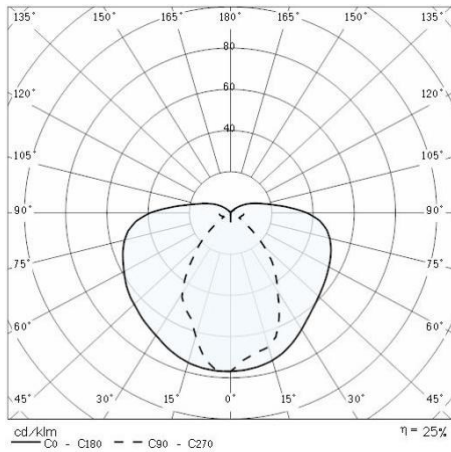

Photometric data