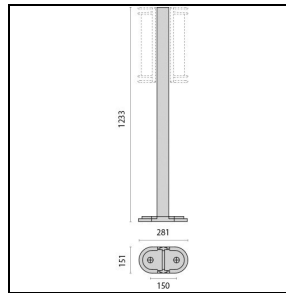

## General information

Lampholder:	E27	Light source:	Incandescent lamps
Luminaire wattage [W]:	2x40 W	Colour / Finishing:	AN-g6 / Anthracite gray / Textured
IP degree of protection:	IP65	Impact resistance / impact energy:	IK06 1J xx3
Protection class:	I	Optic:	S/EW - Symmetric Extra-Wide
Net weight [kg]:	3.439	Overall length [mm]:	148
Overall width [mm]:	130	Overall height [mm]:	423

## Light features

**Photometric data**

**Optional accessories**

NIKKO+45

**000442**  
Wall bracket 45  
■ AN-g6 / Anthracite gray

**000446**  
Post 45 444 mm  
■ AN-g6 / Anthracite gray

**000450**  
Post 45 833 mm  
■ AN-g6 / Anthracite gray

**000454**  
Post 45 1233 mm  
■ AN-g6 / Anthracite gray

To maintain the regular updating of our products, PERFORMANCE iN LIGHTING reserves the right to make changes without prior notice. For the most up to date information we always recommend you read the latest version published on the website [www.performanceinlighting.com](http://www.performanceinlighting.com). Delivered luminaire lumen outputs and power consumptions, including losses, are subject to a tolerance of +/- 7%, and unless otherwise stated the values apply to an ambient temperature of 25°C. Terms of warranty are available at <https://www.performanceinlighting.com/qr/company/led-warranty>