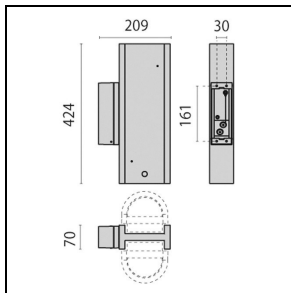

Optional accessories

NIKKO+45

000442
Wall bracket 45
■ AN-g6 / Anthracite gray