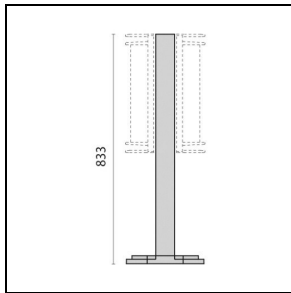

## General information

Lampholder:	E27	Light source:	Incandescent lamps
Luminaire wattage [W]:	2x40 W	Colour / Finishing:	AN-g6 / Anthracite gray / Textured
IP degree of protection:	IP65	Impact resistance / impact energy:	IK06 1J xx3
Protection class:	I	Optic:	S/EW - Symmetric Extra-Wide
Net weight [kg]:	3.439	Overall length [mm]:	148
Overall width [mm]:	130	Overall height [mm]:	423

## Light features

**Photometric data**

**Optional accessories**

NIKKO+45

**000442**  
Wall bracket 45  
■ AN-g6 / Anthracite gray

**000446**  
Post 45 444 mm  
■ AN-g6 / Anthracite gray

**000450**  
Post 45 833 mm  
■ AN-g6 / Anthracite gray