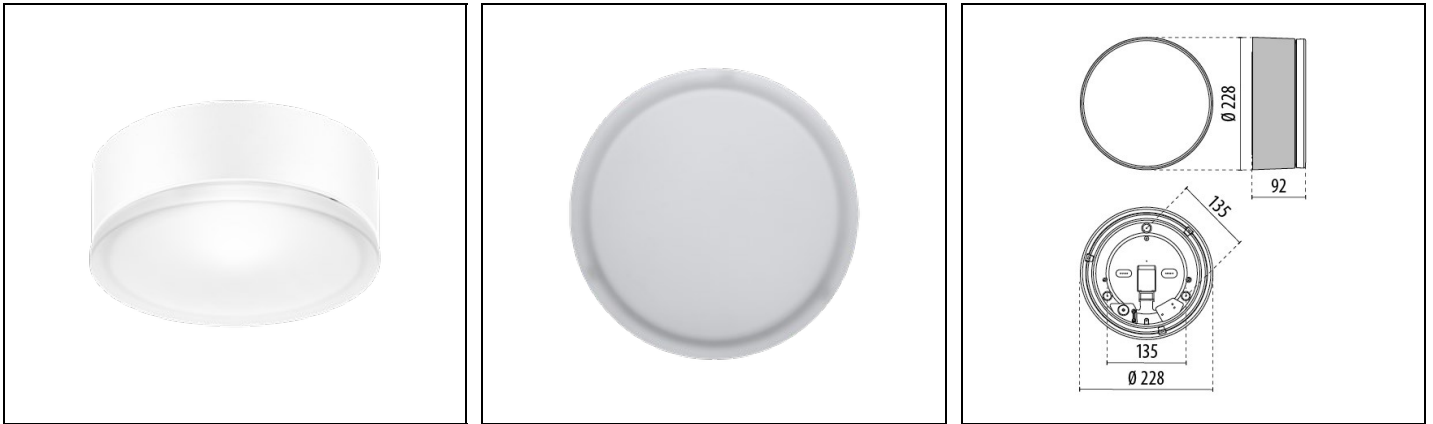

DROP 22

Part number 004961

Description

Wall and ceiling mounted luminaire for indoor and outdoor, comprising:

- Housing manufactured from technopolymer
- Pressed glass diffuser, internally coated, and matt finished outside
- Class II
- Aluminium reflector
- Technopolymer silicone sealing gasket
- Side entry for 20 mm conduits (drill out holes in housing arrangement)
- Chromed steel spring locks to secure the diffuser to housing
- Self-adhesive pictograms available as accessory (ordered separately)
- Design by ROBERTO FIORATO
- Design by ROBERTO FIORATO

Product data

ETIM Group:	EG000027	ETIM Class:	EC002892
-------------	----------	-------------	----------

General information

Lampholder:	E27	Light source:	Incandescent lamps
Luminaire wattage [W]:	1x60 W	Colour / Finishing:	WH-87 / White / Textured
IP degree of protection:	IP55	Impact resistance / impact energy:	IK06 1J xx3
Protection class:	II	Optic:	S/EW - Symmetric Extra-Wide
Net weight [kg]:	1.582	Overall diameter [mm]:	228
Overall width [mm]:	95		

Mechanical features

Shape:	Round $150 \leq x \leq 300$ mm	Housing material:	Plastic
Diffuser material:	Glass	Glow wire test [°C]:	750 °C

Installation

Application area:	Outdoor lighting	Mounting type:	Bulkhead
Min. ambient temperature [°C]:	-30	Max. ambient temperature [°C]:	25