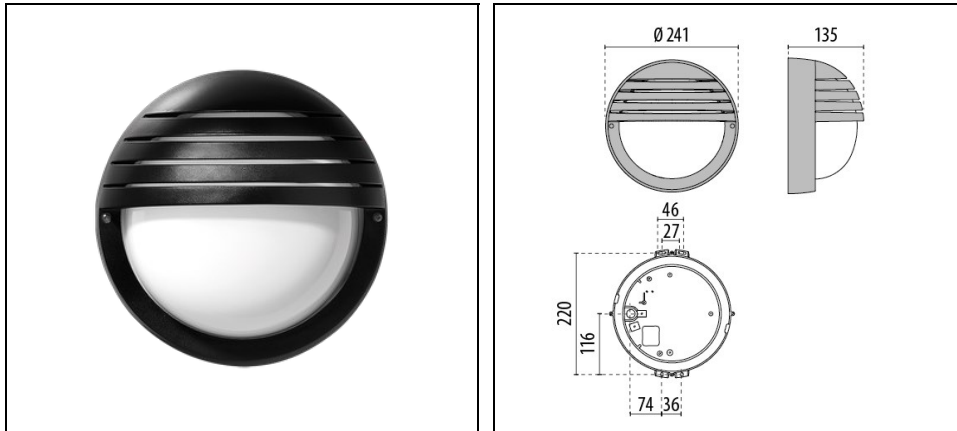

EKO 21 GRILL

Part number 300485

Description

Wall and ceiling mounted luminaire for indoor and outdoor, comprising:

- Technopolymer housing and ring
- Pressed glass diffuser, internally coated
- Class II
- Aluminium reflector for E27 versions
- Stainless steel locking hardware
- Anti-tampering locking kit available as accessory
- Design by ROBERTO FIORATO
- Design by ROBERTO FIORATO

Product data

ETIM Group:	EG000027	ETIM Class:	EC002892
-------------	----------	-------------	----------

General information

Lampholder:	E27	Light source:	Fluorescent lamps
Luminaire wattage [W]:	1x15 W	Colour / Finishing:	BK-81 / Black / Textured
IP degree of protection:	IP44	Impact resistance / impact energy:	IK06 1J xx3
Protection class:	II	Optic:	A/EW - Asymmetric Extra-Wide
Net weight [kg]:	1.162	Overall diameter [mm]:	241
Overall width [mm]:	134		

Mechanical features

Shape:	Round $150 \leq x \leq 300$ mm	Housing material:	Plastic
Diffuser material:	Glass	Glow wire test [°C]:	750 °C

Installation

Application area:	Outdoor lighting	Mounting type:	Bulkhead
Min. ambient temperature [°C]:	-30	Max. ambient temperature [°C]:	45