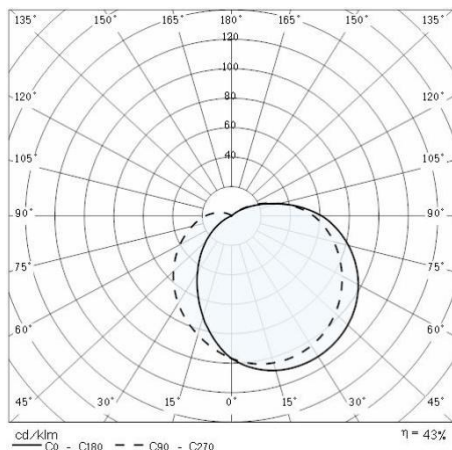

Photometric data