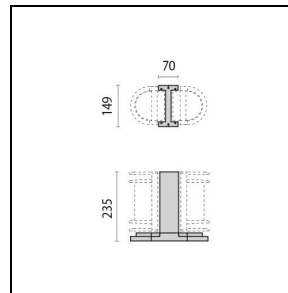

Product data

ETIM Group:	EG000027	ETIM Class:	EC002892
-------------	----------	-------------	----------

General information

Lampholder:	LED	Light source:	LED
Lightsource lumen output [lm]:	1242	Luminaire lumen output [lm]:	381
Luminaire wattage [W]:	10 W	Luminous efficacy [lm/W]:	38
CRI:	80	Colour temperature [K]:	3000
Colour / Finishing:	AN-g6 / Anthracite gray / Textured	IP degree of protection:	IP65
Impact resistance / impact energy:	IK05 0.7J xx3	Protection class:	I
Optic:	S/EW - Symmetric Extra-Wide	Net weight [kg]:	1.811
Overall length [mm]:	148	Overall width [mm]:	130
Overall height [mm]:	213		

Photometric data

Optional accessories

NIKKO+21

000402

Wall bracket 21

■ AN-g6 / Anthracite gray

000406

Post 21 235 mm

■ AN-g6 / Anthracite gray

000410

Post 21 583 mm

■ AN-g6 / Anthracite gray