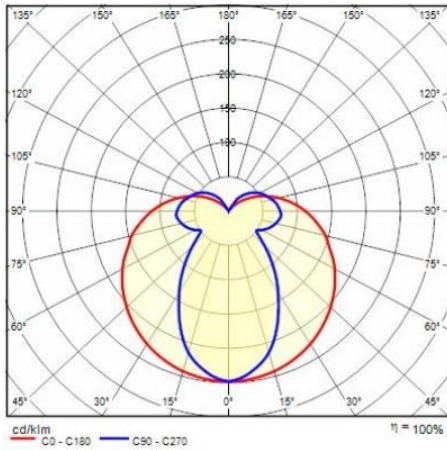

Photometric data