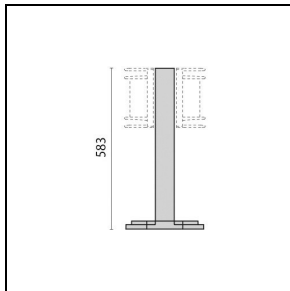

Product data

ETIM Group:	EG000027	ETIM Class:	EC002892
-------------	----------	-------------	----------

General information

Lampholder:	LED	Light source:	LED
Lightsource lumen output [lm]:	1242	Luminaire lumen output [lm]:	381
Luminaire wattage [W]:	10 W	Luminous efficacy [lm/W]:	38
CRI:	80	Colour temperature [K]:	3000
Colour / Finishing:	AN-g6 / Anthracite gray / Textured	IP degree of protection:	IP65
Impact resistance / impact energy:	IK05 0.7J xx3	Protection class:	I
Optic:	S/EW - Symmetric Extra-Wide	Net weight [kg]:	1.811
Overall length [mm]:	148	Overall width [mm]:	130
Overall height [mm]:	213		

■ AN-g6 / Anthracite gray

000410

Post 21 583 mm

■ AN-g6 / Anthracite gray