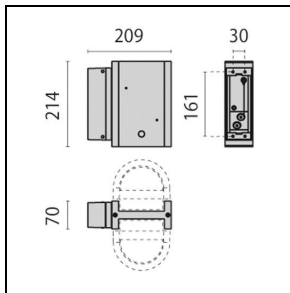

Optional accessories

NIKKO+21

000402

Wall bracket 21

■ AN-g6 / Anthracite gray