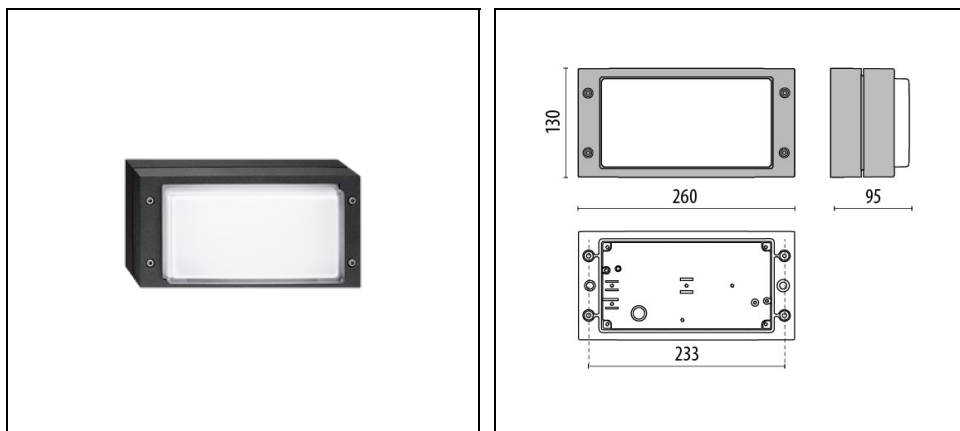

BLIZ LED RING

Part number 303414

Description

Wall and ceiling mounted luminaire for indoor and outdoor, comprising:

- Die-cast aluminium housing and trim, polyester powder coat finish ISO 9227/12944 - ISO 9223 (C5)
- Glass diffuser
- EPDM sealing gasket
- Stainless steel locking hardware

Product data

ETIM Group:	EG000027	ETIM Class:	EC002892
-------------	----------	-------------	----------

General information

Lampholder:	LED	Light source:	LED
Lightsource lumen output [lm]:	1555	Luminaire lumen output [lm]:	734
Luminaire wattage [W]:	14 W	Luminous efficacy [lm/W]:	52
CRI:	80	Colour temperature [K]:	3000
Colour / Finishing:	AN-g6 / Anthracite gray / Textured	IP degree of protection:	IP65
Impact resistance / impact energy:	IK07 2J xx5	Protection class:	I
Optic:	S/EW - Symmetric Extra-Wide	Net weight [kg]:	2.23
Overall length [mm]:	260	Overall width [mm]:	95
Overall height [mm]:	130		

Mechanical features

Shape:	Rectangular	Housing material:	Aluminium
Diffuser material:	Glass		

Electrical features

Voltage type:	AC	Input voltage [V AC]:	220/240
Input frequency [Hz]:	50/60	Power factor / COS Φ :	>0.9
Inrush current [A/ μ s]:	5 / 50	C10 1.5 mm ² :	52
C16 2.5 mm ² :	85	B10 1.5 mm ² :	31
B16 2.5 mm ² :	50		