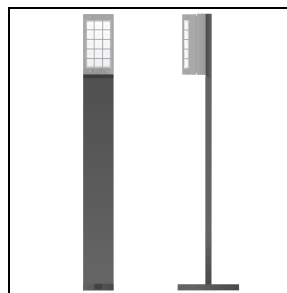

Product data

ETIM Group:	EG000027	ETIM Class:	EC002892
-------------	----------	-------------	----------

General information

Lampholder:	LED	Light source:	LED
Lightsource lumen output [lm]:	1555	Luminaire lumen output [lm]:	734
Luminaire wattage [W]:	14 W	Luminous efficacy [lm/W]:	52
CRI:	80	Colour temperature [K]:	3000
Colour / Finishing:	AN-g6 / Anthracite gray / Textured	IP degree of protection:	IP65
Impact resistance / impact energy:	IK07 2J xx5	Protection class:	I
Optic:	S/EW - Symmetric Extra-Wide	Net weight [kg]:	2.23
Overall length [mm]:	260	Overall width [mm]:	95
Overall height [mm]:	130		

Photometric data

Optional accessories

BLIZ

315028

Post Bliz 530 mm

■ AN-g6 / Anthracite gray

315026

Post Bliz 1030 mm