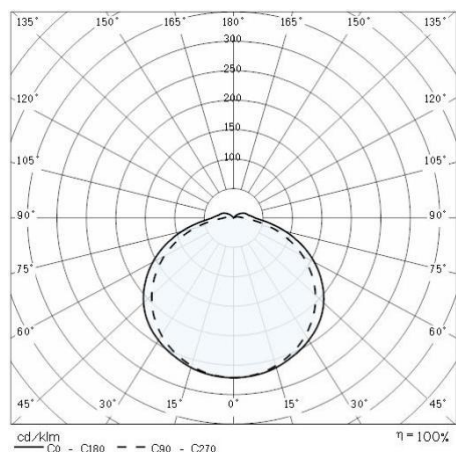

Photometric data