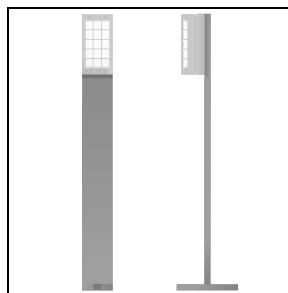

Product data

ETIM Group:	EG000027	ETIM Class:	EC002892
-------------	----------	-------------	----------

General information

Lampholder:	LED	Light source:	LED
Lightsource lumen output [lm]:	1555	Luminaire lumen output [lm]:	483
Luminaire wattage [W]:	14 W	Luminous efficacy [lm/W]:	35
CRI:	80	Colour temperature [K]:	3000
Colour / Finishing:	GR-94 / Metallic grey / Textured	IP degree of protection:	IP65
Impact resistance / impact energy:	IK07 2J xx5	Protection class:	I
Optic:	S/EW - Symmetric Extra-Wide	Net weight [kg]:	2.36
Overall length [mm]:	260	Overall width [mm]:	105
Overall height [mm]:	130		

Mechanical features

Shape:	Rectangular	Housing material:	Aluminium
Diffuser material:	Glass		

Electrical features

Voltage type:	AC	Input voltage [V AC]:	220/240
Input frequency [Hz]:	50/60	Power factor / COS Φ :	>0.9
Inrush current [A/ μ s]:	5 / 50	C10 1.5 mm ² :	52
C16 2.5 mm ² :	85	B10 1.5 mm ² :	31
B16 2.5 mm ² :	50		

Photometric data

Optional accessories

BLIZ

315027

Post Bliz 530 mm

■ GR-20 / Metallic grey

315025

Post Bliz 1030 mm