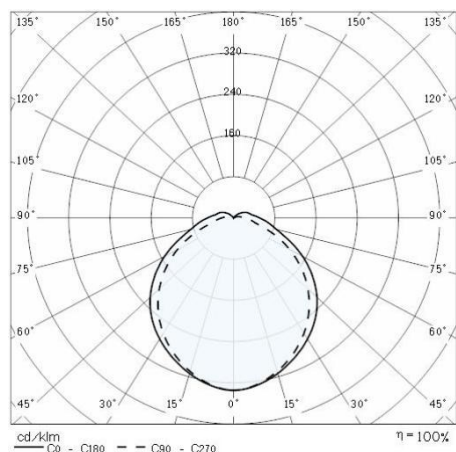

Photometric data