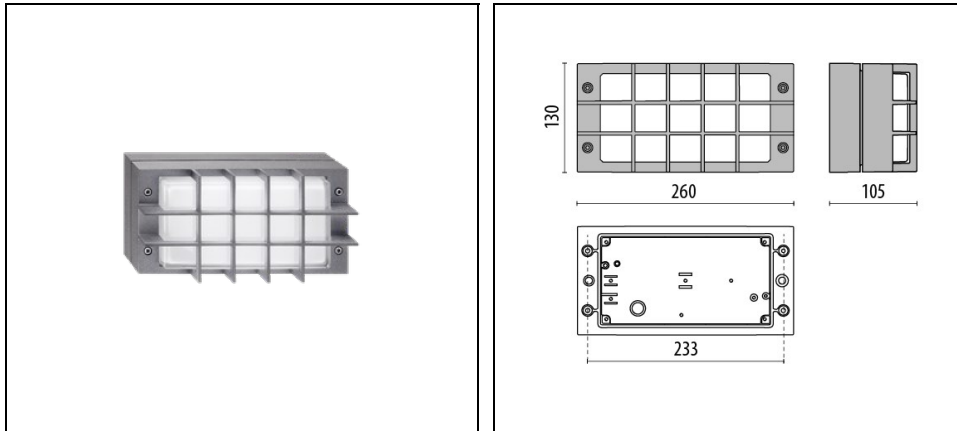

BLIZ LED GUARD

Part number 303416

Description

Wall and ceiling mounted luminaire for indoor and outdoor, comprising:

- Aluminium housing and guard (/G), polyester powder coat finish ISO 9227/12944 - ISO 9223 (C5)
- Glass diffuser
- EPDM sealing gasket
- Stainless steel locking hardware

Product data

ETIM Group:	EG000027	ETIM Class:	EC002892
-------------	----------	-------------	----------

General information

Lampholder:	LED	Light source:	LED
Lightsource lumen output [lm]:	1555	Luminaire lumen output [lm]:	483
Luminaire wattage [W]:	14 W	Luminous efficacy [lm/W]:	35
CRI:	80	Colour temperature [K]:	3000
Colour / Finishing:	GR-94 / Metallic grey / Textured	IP degree of protection:	IP65
Impact resistance / impact energy:	IK07 2J xx5	Protection class:	I
Optic:	S/EW - Symmetric Extra-Wide	Net weight [kg]:	2.36
Overall length [mm]:	260	Overall width [mm]:	105
Overall height [mm]:	130		

Mechanical features

Shape:	Rectangular	Housing material:	Aluminium
Diffuser material:	Glass		

Electrical features

Voltage type:	AC	Input voltage [V AC]:	220/240
Input frequency [Hz]:	50/60	Power factor / COS Φ :	>0.9
Inrush current [A/ μ s]:	5 / 50	C10 1.5 mm ² :	52
C16 2.5 mm ² :	85	B10 1.5 mm ² :	31
B16 2.5 mm ² :	50		