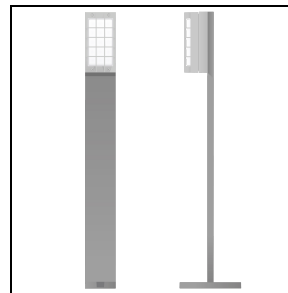

Product data

ETIM Group:	EG000027	ETIM Class:	EC002892
-------------	----------	-------------	----------

General information

Lampholder:	LED	Light source:	LED
Lightsource lumen output [lm]:	1642	Luminaire lumen output [lm]:	554
Luminaire wattage [W]:	14 W	Luminous efficacy [lm/W]:	40
CRI:	80	Colour temperature [K]:	4000
Colour / Finishing:	GR-94 / Metallic grey / Textured	IP degree of protection:	IP65
Impact resistance / impact energy:	IK07 2J xx5	Protection class:	I
Optic:	S/EW - Symmetric Extra-Wide	Net weight [kg]:	2.36
Overall length [mm]:	260	Overall width [mm]:	105
Overall height [mm]:	130		

Mechanical features

Shape:	Rectangular	Housing material:	Aluminium
Diffuser material:	Glass		

Electrical features

Voltage type:	AC	Input voltage [V AC]:	220/240
Input frequency [Hz]:	50/60	Power factor / COS Φ :	>0.9
Inrush current [A/ μ s]:	5 / 50	C10 1.5 mm ² :	52
C16 2.5 mm ² :	85	B10 1.5 mm ² :	31
B16 2.5 mm ² :	50		

Photometric data

Optional accessories

BLIZ

315027

Post Bliz 530 mm

■ GR-20 / Metallic grey

315025

Post Bliz 1030 mm