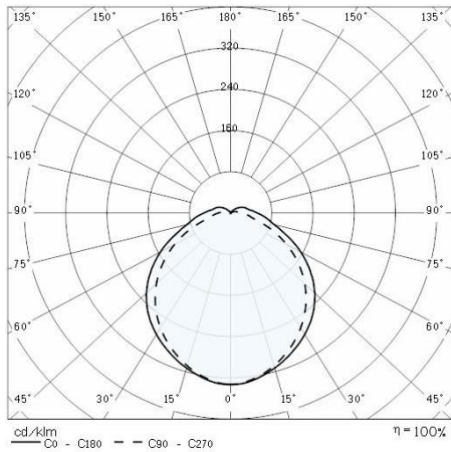

Photometric data