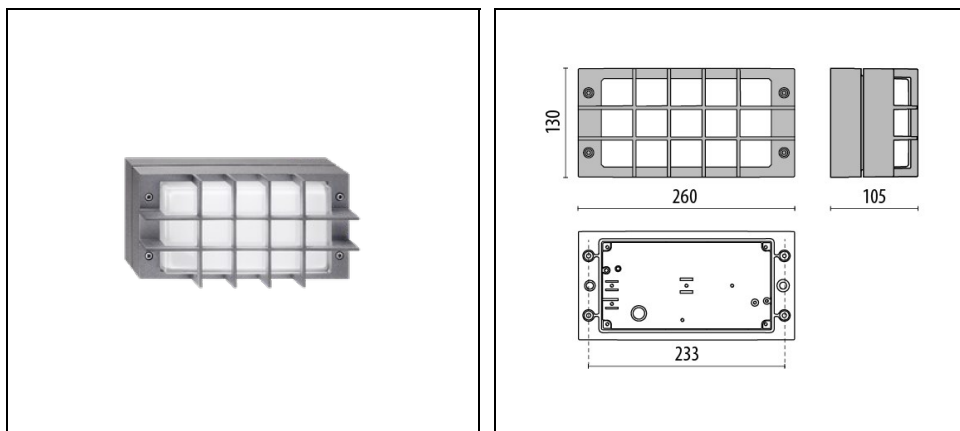

BLIZ LED GUARD

Part number 303417

Description

Wall and ceiling mounted luminaire for indoor and outdoor, comprising:

- Aluminium housing and guard (/G), polyester powder coat finish ISO 9227/12944 - ISO 9223 (C5)
- Glass diffuser
- EPDM sealing gasket
- Stainless steel locking hardware

Product data

ETIM Group:	EG000027	ETIM Class:	EC002892
-------------	----------	-------------	----------

General information

Lampholder:	LED	Light source:	LED
Lightsource lumen output [lm]:	1642	Luminaire lumen output [lm]:	554
Luminaire wattage [W]:	14 W	Luminous efficacy [lm/W]:	40
CRI:	80	Colour temperature [K]:	4000
Colour / Finishing:	GR-94 / Metallic grey / Textured	IP degree of protection:	IP65
Impact resistance / impact energy:	IK07 2J xx5	Protection class:	I
Optic:	S/EW - Symmetric Extra-Wide	Net weight [kg]:	2.36
Overall length [mm]:	260	Overall width [mm]:	105
Overall height [mm]:	130		

Mechanical features

Shape:	Rectangular	Housing material:	Aluminium
Diffuser material:	Glass		

Electrical features

Voltage type:	AC	Input voltage [V AC]:	220/240
Input frequency [Hz]:	50/60	Power factor / COS Φ :	>0.9
Inrush current [A/ μ s]:	5 / 50	C10 1.5 mm ² :	52
C16 2.5 mm ² :	85	B10 1.5 mm ² :	31
B16 2.5 mm ² :	50		