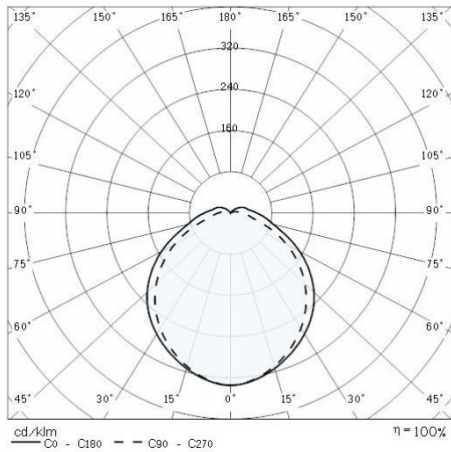

## General information

Lampholder:	LED	Light source:	LED
Lightsource lumen output [lm]:	1555	Luminaire lumen output [lm]:	483
Luminaire wattage [W]:	14 W	Luminous efficacy [lm/W]:	35
CRI:	80	Colour temperature [K]:	3000
Colour / Finishing:	AN-g6 / Anthracite gray / Textured	IP degree of protection:	IP65
Impact resistance / impact energy:	IK07 2J xx5	Protection class:	I
Optic:	S/EW - Symmetric Extra-Wide	Net weight [kg]:	2.36
Overall length [mm]:	260	Overall width [mm]:	105
Overall height [mm]:	130		

## Photometric data