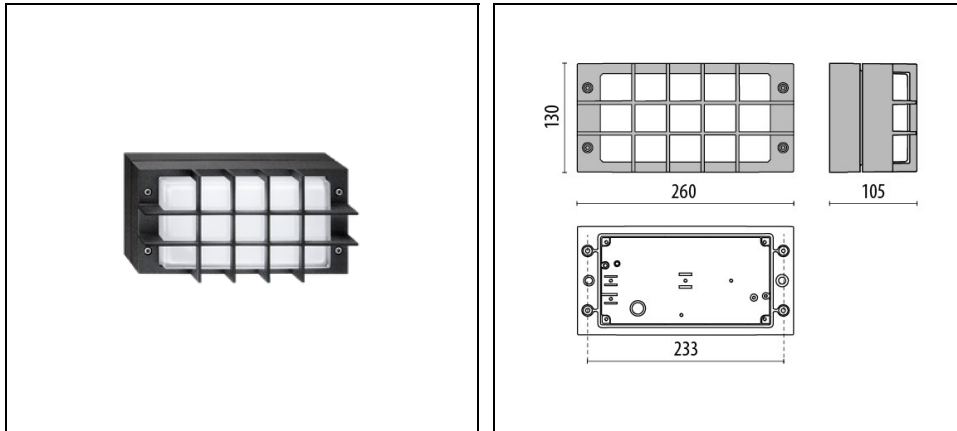

# BLIZ LED GUARD

Part number 303418

## Description

Wall and ceiling mounted luminaire for indoor and outdoor, comprising:

- Aluminium housing and guard (/G), polyester powder coat finish ISO 9227/12944 - ISO 9223 (C5)
- Glass diffuser
- EPDM sealing gasket
- Stainless steel locking hardware

## General information

Lampholder:	LED	Light source:	LED
Lightsource lumen output [lm]:	1555	Luminaire lumen output [lm]:	483
Luminaire wattage [W]:	14 W	Luminous efficacy [lm/W]:	35
CRI:	80	Colour temperature [K]:	3000
Colour / Finishing:	AN-g6 / Anthracite gray / Textured	IP degree of protection:	IP65
Impact resistance / impact energy:	IK07 2J xx5	Protection class:	I
Optic:	S/EW - Symmetric Extra-Wide	Net weight [kg]:	2.36
Overall length [mm]:	260	Overall width [mm]:	105
Overall height [mm]:	130		

## Mechanical features

Shape:	Rectangular	Housing material:	Aluminium
Diffuser material:	Glass		