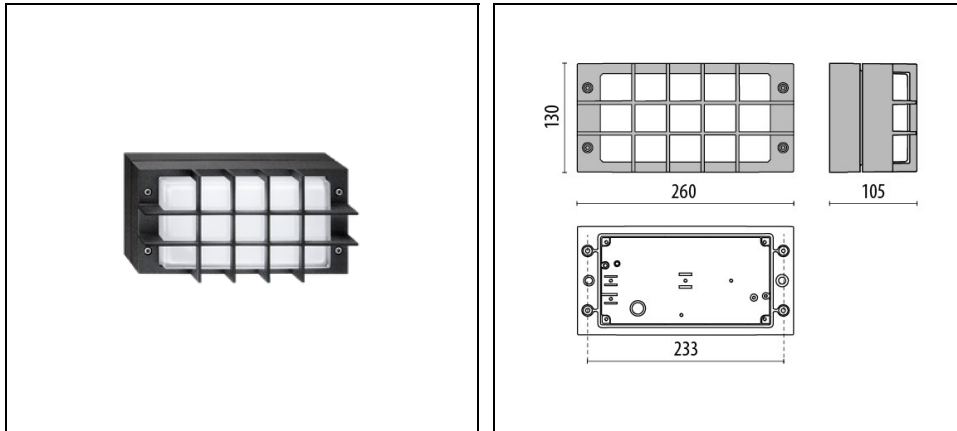

BLIZ LED GUARD

Part number 303419

Description

Wall and ceiling mounted luminaire for indoor and outdoor, comprising:

- Aluminium housing and guard (/G), polyester powder coat finish ISO 9227/12944 - ISO 9223 (C5)
- Glass diffuser
- EPDM sealing gasket
- Stainless steel locking hardware

Product data

ETIM Group:	EG000027	ETIM Class:	EC002892
-------------	----------	-------------	----------

General information

Lampholder:	LED	Light source:	LED
Lightsource lumen output [lm]:	1642	Luminaire lumen output [lm]:	554
Luminaire wattage [W]:	14 W	Luminous efficacy [lm/W]:	40
CRI:	80	Colour temperature [K]:	4000
Colour / Finishing:	AN-g6 / Anthracite gray / Textured	IP degree of protection:	IP65
Impact resistance / impact energy:	IK07 2J xx5	Protection class:	I
Optic:	S/EW - Symmetric Extra-Wide	Net weight [kg]:	2.36
Overall length [mm]:	260	Overall width [mm]:	105
Overall height [mm]:	130		

Mechanical features

Shape:	Rectangular	Housing material:	Aluminium
Diffuser material:	Glass		

Electrical features

Voltage type:	AC	Input voltage [V AC]:	220/240
Input frequency [Hz]:	50/60	Power factor / COS Φ :	>0.9
Inrush current [A/ μ s]:	5 / 50	C10 1.5 mm ² :	52
C16 2.5 mm ² :	85	B10 1.5 mm ² :	31
B16 2.5 mm ² :	50		