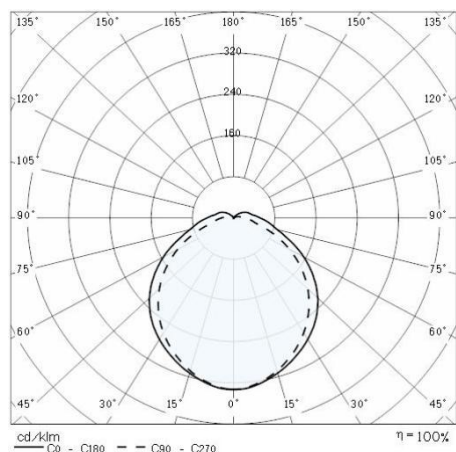

Photometric data