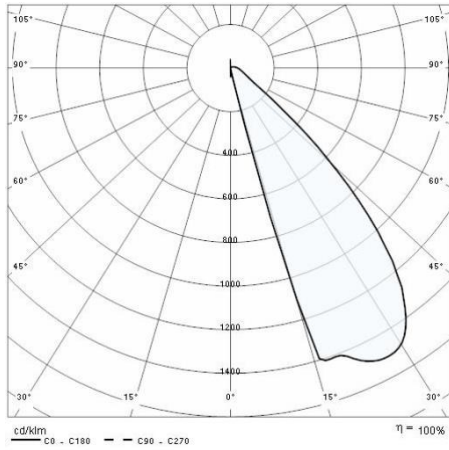

Photometric data

To maintain the regular updating of our products, PERFORMANCE iN LIGHTING reserves the right to make changes without prior notice. For the most up to date information we always recommend you read the latest version published on the website www.performanceinlighting.com. Delivered luminaire lumen outputs and power consumptions, including losses, are subject to a tolerance of +/- 7%, and unless otherwise stated the values apply to an ambient temperature of 25°C. Terms of warranty are available at <https://www.performanceinlighting.com/qr/company/led-warranty>