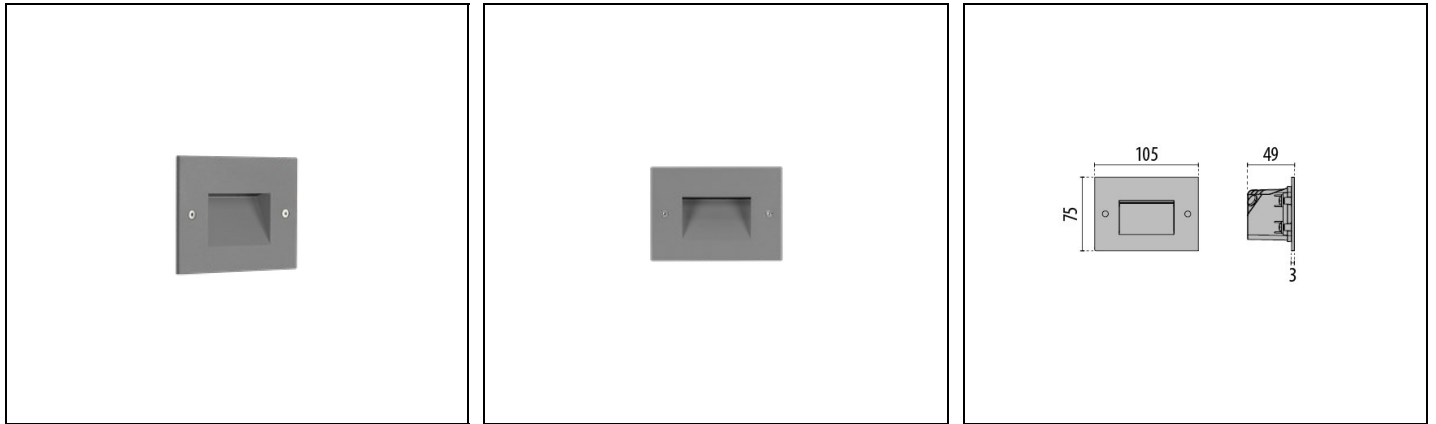

INSERT+ ZERO

Part number 304110

Description

Wall recessed luminaire, for indoor and outdoor, comprising:

- Die-cast aluminium housing, polyester powder coat finish ISO 9227/12944 - ISO 9223 (C5)
- Inner satin toughened flat glass diffuser
- EPDM sealing gasket
- Stainless steel locking hardware
- Recessed box (503) included
- The luminaire is suitable for through-wiring

Product data

ETIM Group:	EG000027	ETIM Class:	EC002892
-------------	----------	-------------	----------

General information

Lampholder:	LED	Light source:	LED
Lightsource lumen output [lm]:	511	Luminaire lumen output [lm]:	125
Luminaire wattage [W]:	4.5 W	Luminous efficacy [lm/W]:	28
CRI:	80	Colour temperature [K]:	3000
Colour / Finishing:	GR-94 / Metallic grey / Textured	IP degree of protection:	IP65
Impact resistance / impact energy:	IK08 5J xx5	Protection class:	I
Optic:	A29/M - Asymmetric Medium	Net weight [kg]:	0.275
Overall length [mm]:	107	Overall width [mm]:	49
Overall height [mm]:	77		

Mechanical features

Shape:	Rectangular	Housing material:	Aluminium
Diffuser material:	Glass		

Electrical features

Voltage type:	AC	Input voltage [V AC]:	220/240
Input frequency [Hz]:	50/60	Power factor / COS Φ :	0.6
Inrush current [A/ μ s]:	25 / 80	C10 1.5 mm ² :	78
C16 2.5 mm ² :	128	B10 1.5 mm ² :	45
B16 2.5 mm ² :	75		