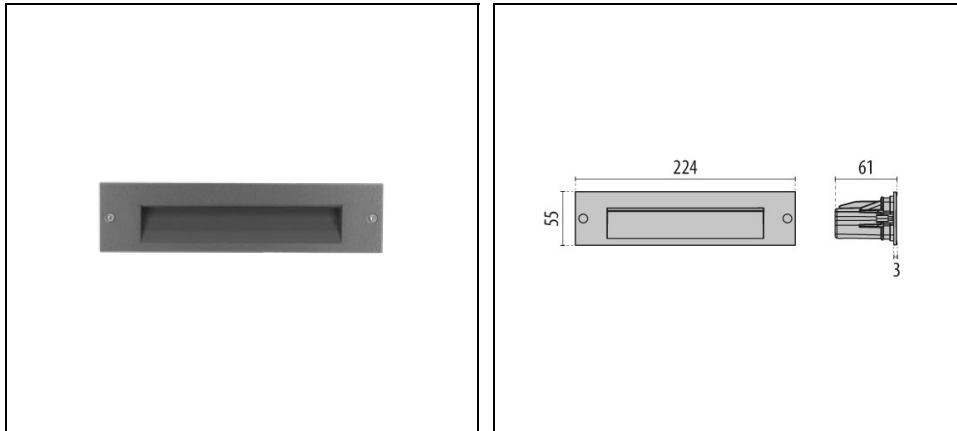

INSERT+ 1

Part number 304118

Description

Wall recessed luminaire, for indoor and outdoor, comprising:

- Die-cast aluminium housing, polyester powder coat finish ISO 9227/12944 - ISO 9223 (C5)
- Inner satin toughened flat glass diffuser
- EPDM sealing gasket
- IP-rated external socket-plug fast connector (QUICK), complete with factory pre-wired cable
- Electrical connector for cables $\varnothing 7 - \varnothing 12$ mm
- Stainless steel locking hardware
- Recessed box to be ordered separately
- The recessed box removable cover features two integral spirit levels for installation ease

Product data

ETIM Group:	EG000027	ETIM Class:	EC002892
-------------	----------	-------------	----------

General information

Lampholder:	LED	Light source:	LED
Lightsource lumen output [lm]:	825	Luminaire lumen output [lm]:	250
Luminaire wattage [W]:	6 W	Luminous efficacy [lm/W]:	42
CRI:	80	Colour temperature [K]:	3000
Colour / Finishing:	AN-g6 / Anthracite gray / Textured	IP degree of protection:	IP65
Impact resistance / impact energy:	IK07 2J xx5	Protection class:	I
Optic:	A37/M - Asymmetric Medium	Net weight [kg]:	0.461
Overall length [mm]:	224	Overall width [mm]:	64
Overall height [mm]:	55		

Mechanical features

Shape:	Rectangular	Housing material:	Aluminium
Diffuser material:	Glass		

Electrical features

Voltage type:	AC/DC	Input voltage [V AC]:	220/240
Input frequency [Hz]:	0/50/60	Power factor / COS Φ :	0.6
Input voltage [V DC]:	176/264	Inrush current [A/ μ s]:	20 / 170
C10 1.5 mm ² :	52	C16 2.5 mm ² :	85
B10 1.5 mm ² :	31	B16 2.5 mm ² :	50