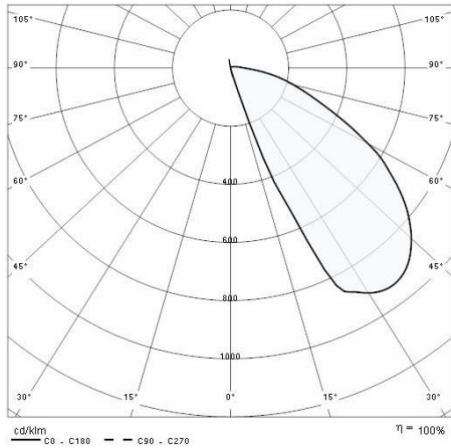

Photometric data