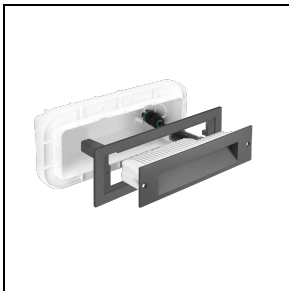

Optional accessories

INSERT+ 1

310478

Adaptor INSERT+ 1 (retrofit kit Insert 1)

■ AN-96 / Anthracite gray