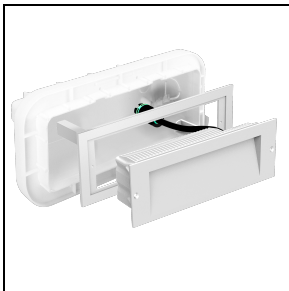

Optional accessories

INSERT+ 2

310487

Adaptor INSERT+ 2 (retrofit kit Insert 2)

☐ WH-87 / White