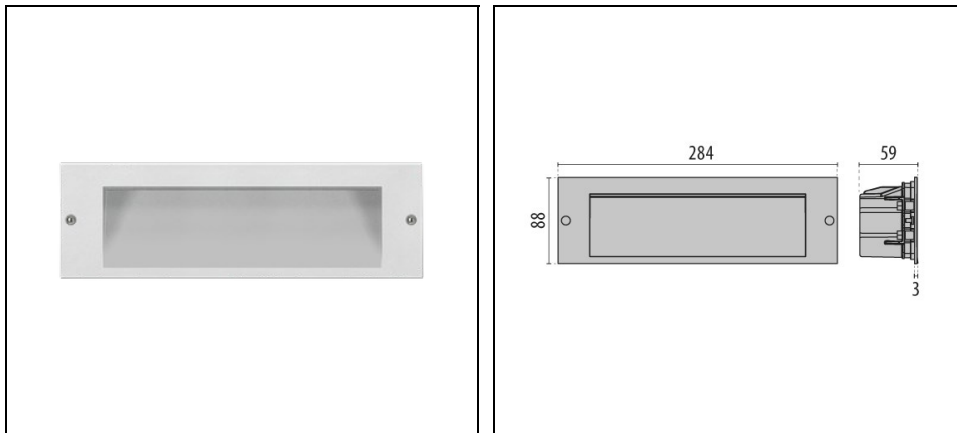

## Description

Wall recessed luminaire, for indoor and outdoor, comprising:

- Die-cast aluminium housing, polyester powder coat finish ISO 9227/12944 - ISO 9223 (C5)
- Inner satin toughened flat glass diffuser
- EPDM sealing gasket
- IP-rated external socket-plug fast connector (QUICK), complete with factory pre-wired cable
- Electrical connector for cables  $\varnothing 7 - \varnothing 12$  mm
- Stainless steel locking hardware
- Recessed box to be ordered separately
- The recessed box removable cover features two integral spirit levels for installation ease
- IP-rated through wiring connectors for cables  $\varnothing 7 - \varnothing 10,5$  mm and  $\varnothing 14 - \varnothing 17$  mm available as accessories (INSERT+ 2 models)

## General information

Lampholder:	LED	Light source:	LED
Lightsource lumen output [lm]:	1350	Luminaire lumen output [lm]:	503
Luminaire wattage [W]:	10 W	Luminous efficacy [lm/W]:	50
CRI:	80	Colour temperature [K]:	3000
Colour / Finishing:	WH-87 / White / Textured	IP degree of protection:	IP65
Impact resistance / impact energy:	IK07 2J xx5	Protection class:	I
Optic:	A25/W - Asymmetric Wide	Net weight [kg]:	0.726
Overall length [mm]:	284	Overall width [mm]:	59
Overall height [mm]:	88		

## Mechanical features

Shape:	Rectangular	Housing material:	Aluminium
Diffuser material:	Glass	Glow wire test [°C]:	650 °C