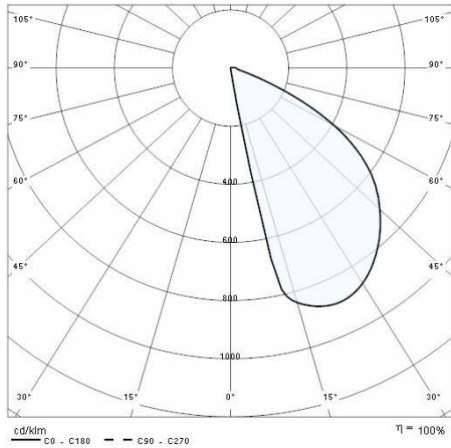

## General information

Lampholder:	LED	Light source:	LED
Lightsource lumen output [lm]:	1350	Luminaire lumen output [lm]:	503
Luminaire wattage [W]:	10 W	Luminous efficacy [lm/W]:	50
CRI:	80	Colour temperature [K]:	3000
Colour / Finishing:	WH-87 / White / Textured	IP degree of protection:	IP65
Impact resistance / impact energy:	IK07 2J xx5	Protection class:	I
Optic:	A25/W - Asymmetric Wide	Net weight [kg]:	0.726
Overall length [mm]:	284	Overall width [mm]:	59
Overall height [mm]:	88		

## Photometric data