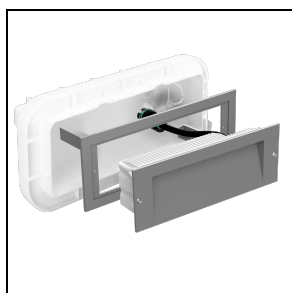

Optional accessories

INSERT+ 2

310488

Adaptador INSERT+ 2 (retrofit kit Insert 2)

■ GR-94 / Metallic grey