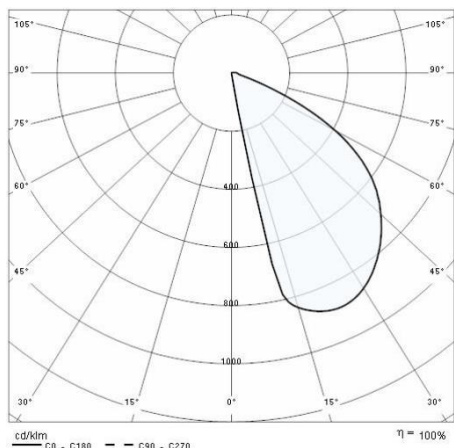

## General information

Lampholder:	LED	Light source:	LED
Lightsource lumen output [lm]:	1350	Luminaire lumen output [lm]:	503
Luminaire wattage [W]:	10 W	Luminous efficacy [lm/W]:	50
CRI:	80	Colour temperature [K]:	3000
Colour / Finishing:	GR-94 / Metallic grey / Textured	IP degree of protection:	IP65
Impact resistance / impact energy:	IK07 2J xx5	Protection class:	I
Optic:	A25/W - Asymmetric Wide	Net weight [kg]:	0.726
Overall length [mm]:	284	Overall width [mm]:	59
Overall height [mm]:	88		

## Photometric data