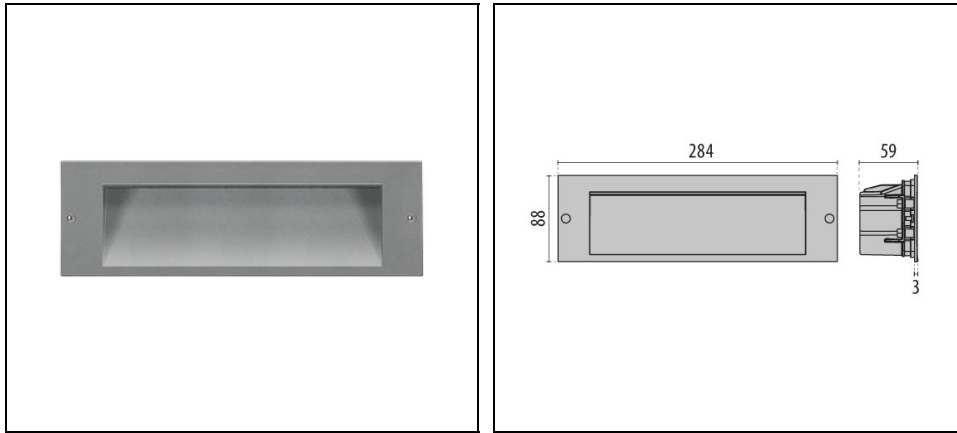

## Description

Wall recessed luminaire, for indoor and outdoor, comprising:

- Die-cast aluminium housing, polyester powder coat finish ISO 9227/12944 - ISO 9223 (C5)
- Inner satin toughened flat glass diffuser
- EPDM sealing gasket
- IP-rated external socket-plug fast connector (QUICK), complete with factory pre-wired cable
- Electrical connector for cables  $\varnothing 7 - \varnothing 12$  mm
- Stainless steel locking hardware
- Recessed box to be ordered separately
- The recessed box removable cover features two integral spirit levels for installation ease
- IP-rated through wiring connectors for cables  $\varnothing 7 - \varnothing 10,5$  mm and  $\varnothing 14 - \varnothing 17$  mm available as accessories (INSERT+ 2 models)

## General information

Lampholder:	LED	Light source:	LED
Lightsource lumen output [lm]:	1350	Luminaire lumen output [lm]:	503
Luminaire wattage [W]:	10 W	Luminous efficacy [lm/W]:	50
CRI:	80	Colour temperature [K]:	3000
Colour / Finishing:	GR-94 / Metallic grey / Textured	IP degree of protection:	IP65
Impact resistance / impact energy:	IK07 2J xx5	Protection class:	I
Optic:	A25/W - Asymmetric Wide	Net weight [kg]:	0.726
Overall length [mm]:	284	Overall width [mm]:	59
Overall height [mm]:	88		

## Mechanical features

Shape:	Rectangular	Housing material:	Aluminium
Diffuser material:	Glass	Glow wire test [°C]:	650 °C