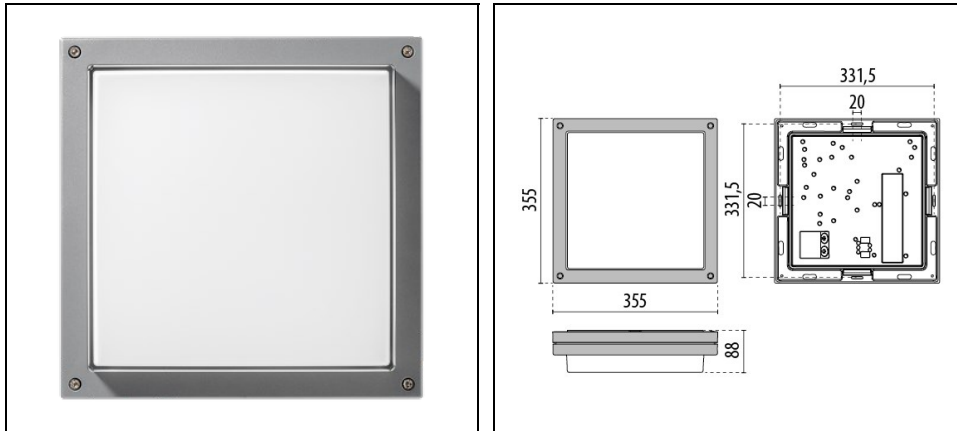

BLIZ SQUARE 40

Part number 304647

Description

Wall and ceiling mounted LED luminaire for indoor and outdoor, comprising:

- Die-cast aluminium housing and trim, polyester powder coat finish ISO 9227/12944 - ISO 9223 (C5)
- Pressed glass diffuser, internally coated
- Anti-ageing custom moulded silicone sealing gasket(s)
- Through-wiring designed
- Stainless steel locking hardware

Product data

ETIM Group:	EG000027	ETIM Class:	EC002892
-------------	----------	-------------	----------

General information

Lampholder:	LED	Light source:	LED
Lightsource lumen output [lm]:	6732	Luminaire lumen output [lm]:	2515
Luminaire wattage [W]:	39 W	Luminous efficacy [lm/W]:	64
CRI:	80	Colour temperature [K]:	3000
Colour / Finishing:	GR-94 / Metallic grey / Textured	IP degree of protection:	IP65
Impact resistance / impact energy:	IK07 2J xx5	Protection class:	I
Optic:	S/EW - Symmetric Extra-Wide	Net weight [kg]:	5.83
Overall length [mm]:	355	Overall width [mm]:	88
Overall height [mm]:	355		

Mechanical features

Shape:	Square \geq 300 mm	Housing material:	Aluminium
Diffuser material:	Glass		

Electrical features

Voltage type:	AC	Input voltage [V AC]:	220/240
Input frequency [Hz]:	50/60	Power factor / COS Φ :	>0.9
Inrush current [A/ μ s]:	35 / 30	C10 1.5 mm ² :	14
C16 2.5 mm ² :	23	B10 1.5 mm ² :	14
B16 2.5 mm ² :	23		