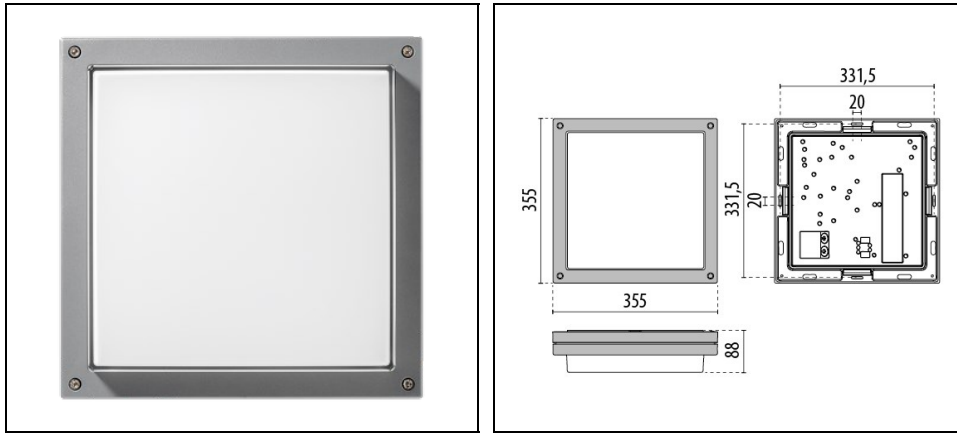

BLIZ SQUARE 40

Part number 304650

Description

Wall and ceiling mounted LED luminaire for indoor and outdoor, comprising:

- Die-cast aluminium housing and trim, polyester powder coat finish ISO 9227/12944 - ISO 9223 (C5)
- Pressed glass diffuser, internally coated
- Anti-ageing custom moulded silicone sealing gasket(s)
- Through-wiring designed
- Stainless steel locking hardware

Product data

ETIM Group:	EG000027	ETIM Class:	EC002892
-------------	----------	-------------	----------

General information

Lampholder:	LED	Light source:	LED
Lightsource lumen output [lm]:	6732	Luminaire lumen output [lm]:	2495
Luminaire wattage [W]:	39 W	Luminous efficacy [lm/W]:	64
CRI:	80	Colour temperature [K]:	4000
Colour / Finishing:	GR-94 / Metallic grey / Textured	IP degree of protection:	IP65
Impact resistance / impact energy:	IK07 2J xx5	Protection class:	I
Optic:	S/EW - Symmetric Extra-Wide	Net weight [kg]:	5.83
Overall length [mm]:	355	Overall width [mm]:	88
Overall height [mm]:	355		

Mechanical features

Shape:	Square \geq 300 mm	Housing material:	Aluminium
Diffuser material:	Glass		

Electrical features

Voltage type:	AC	Input voltage [V AC]:	220/240
Input frequency [Hz]:	50/60	Power factor / COS Φ :	>0.9
Inrush current [A/ μ s]:	35 / 30	C10 1.5 mm ² :	14
C16 2.5 mm ² :	23	B10 1.5 mm ² :	14
B16 2.5 mm ² :	23		