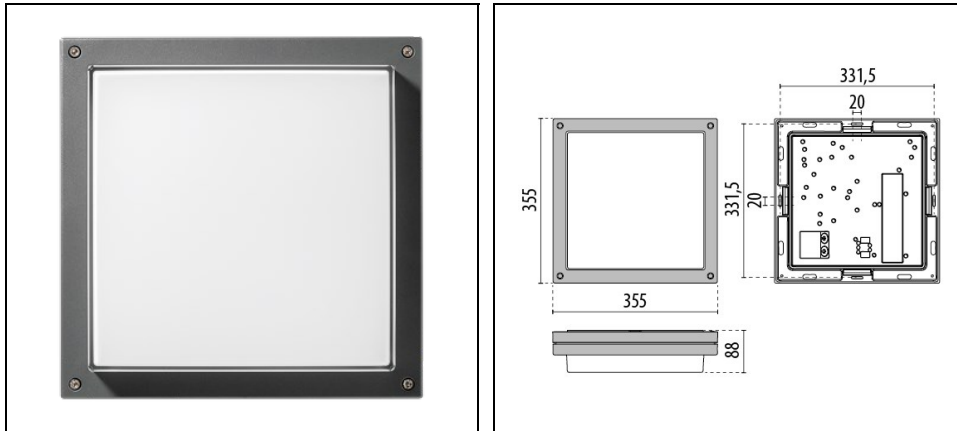

BLIZ SQUARE 40

Part number 304651

Description

Wall and ceiling mounted LED luminaire for indoor and outdoor, comprising:

- Die-cast aluminium housing and trim, polyester powder coat finish ISO 9227/12944 - ISO 9223 (C5)
- Pressed glass diffuser, internally coated
- Anti-ageing custom moulded silicone sealing gasket(s)
- Through-wiring designed
- Stainless steel locking hardware

Product data

ETIM Group:	EG000027	ETIM Class:	EC002892
-------------	----------	-------------	----------

General information

Lampholder:	LED	Light source:	LED
Lightsource lumen output [lm]:	6732	Luminaire lumen output [lm]:	2495
Luminaire wattage [W]:	39 W	Luminous efficacy [lm/W]:	64
CRI:	80	Colour temperature [K]:	4000
Colour / Finishing:	AN-g6 / Anthracite gray / Textured	IP degree of protection:	IP65
Impact resistance / impact energy:	IK07 2J xx5	Protection class:	I
Optic:	S/EW - Symmetric Extra-Wide	Net weight [kg]:	5.83
Overall length [mm]:	355	Overall width [mm]:	88
Overall height [mm]:	355		

Mechanical features

Shape:	Square \geq 300 mm	Housing material:	Aluminium
Diffuser material:	Glass		

Electrical features

Voltage type:	AC	Input voltage [V AC]:	220/240
Input frequency [Hz]:	50/60	Power factor / COS Φ :	>0.9
Inrush current [A/ μ s]:	35 / 30	C10 1.5 mm ² :	14
C16 2.5 mm ² :	23	B10 1.5 mm ² :	14
B16 2.5 mm ² :	23		