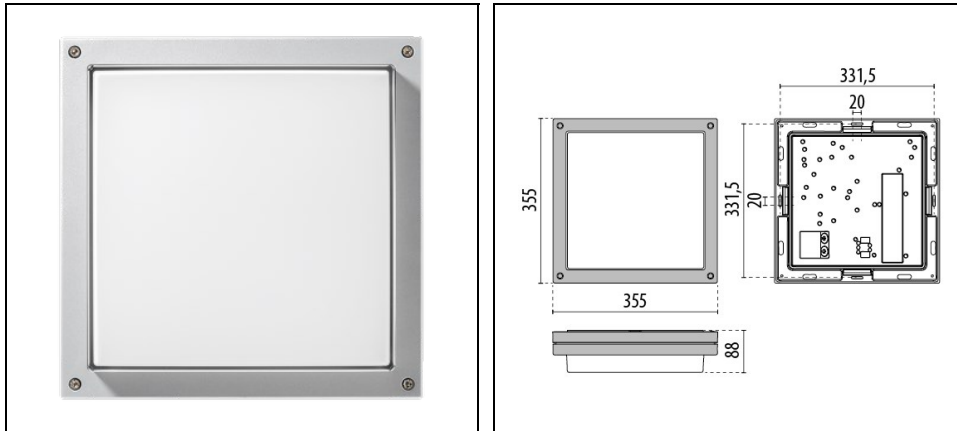

BLIZ SQUARE 40

Part number 304652

Description

Wall and ceiling mounted LED luminaire for indoor and outdoor, comprising:

- Die-cast aluminium housing and trim, polyester powder coat finish ISO 9227/12944 - ISO 9223 (C5)
- Pressed glass diffuser, internally coated
- Anti-ageing custom moulded silicone sealing gasket(s)
- Through-wiring designed
- Stainless steel locking hardware

Product data

ETIM Group:	EG000027	ETIM Class:	EC002892
-------------	----------	-------------	----------

General information

Lampholder:	LED	Light source:	LED
Lightsource lumen output [lm]:	6732	Luminaire lumen output [lm]:	2495
Luminaire wattage [W]:	39 W	Luminous efficacy [lm/W]:	64
CRI:	80	Colour temperature [K]:	4000
Colour / Finishing:	WH-87 / White / Textured	IP degree of protection:	IP65
Impact resistance / impact energy:	IK07 2J xx5	Protection class:	I
Optic:	S/EW - Symmetric Extra-Wide	Net weight [kg]:	5.83
Overall length [mm]:	355	Overall width [mm]:	88
Overall height [mm]:	355		

Mechanical features

Shape:	Square \geq 300 mm	Housing material:	Aluminium
Diffuser material:	Glass		

Electrical features

Voltage type:	AC	Input voltage [V AC]:	220/240
Input frequency [Hz]:	50/60	Power factor / COS Φ :	>0.9
Inrush current [A/ μ s]:	35 / 30	C10 1.5 mm ² :	14
C16 2.5 mm ² :	23	B10 1.5 mm ² :	14
B16 2.5 mm ² :	23		