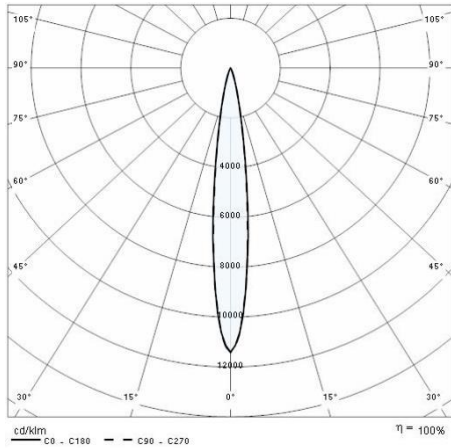

Photometric data