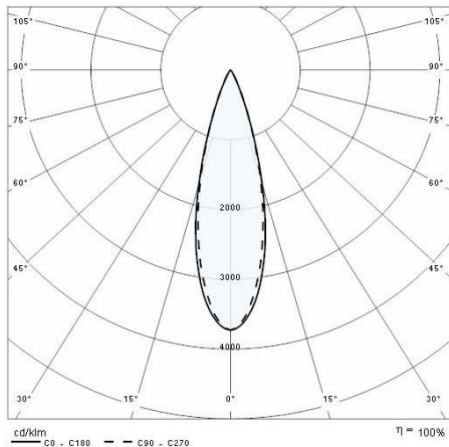

## General information

Lampholder:	LED	Light source:	LED
Lightsource lumen output [lm]:	2016	Luminaire lumen output [lm]:	1609
Luminaire wattage [W]:	20 W	Luminous efficacy [lm/W]:	80
CRI:	80	Colour temperature [K]:	3000
Colour / Finishing:	GR-11 / Anodised grey / Matt	IP degree of protection:	IP66
Impact resistance / impact energy:	IK07 2J xx5	Protection class:	III
Optic:	S/M - Symmetric Medium	Net weight [kg]:	1.121
Overall length [mm]:	504	Overall width [mm]:	52
Overall height [mm]:	60		

## Photometric data