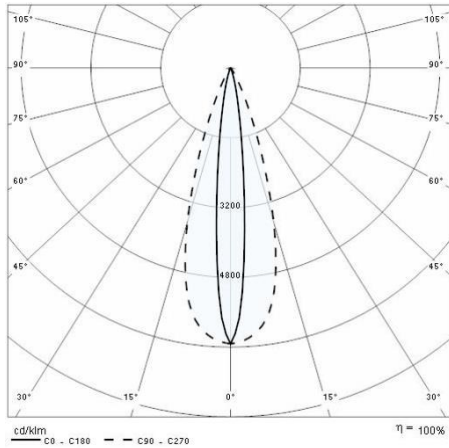

## General information

Lampholder:	LED	Light source:	LED
Lightsource lumen output [lm]:	2016	Luminaire lumen output [lm]:	1606
Luminaire wattage [W]:	20 W	Luminous efficacy [lm/W]:	80
CRI:	80	Colour temperature [K]:	3000
Colour / Finishing:	GR-11 / Anodised grey / Matt	IP degree of protection:	IP66
Impact resistance / impact energy:	IK07 2J xx5	Protection class:	III
Optic:	ELL - Elliptical	Beam angle:	13°x36°
Net weight [kg]:	1.121	Overall length [mm]:	504
Overall width [mm]:	52	Overall height [mm]:	60

## Photometric data