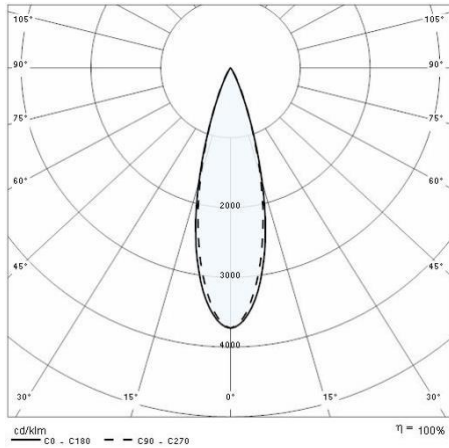

Photometric data