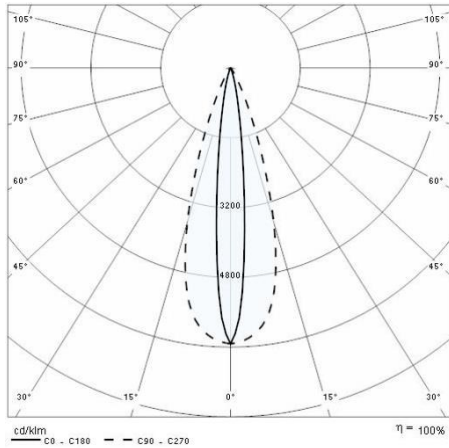

Photometric data