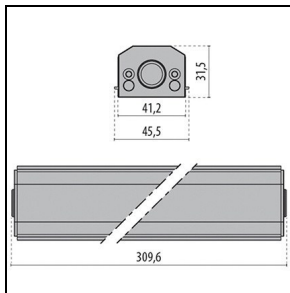

Control gear

NOTTURNO

310542

Power Supply Unit L500