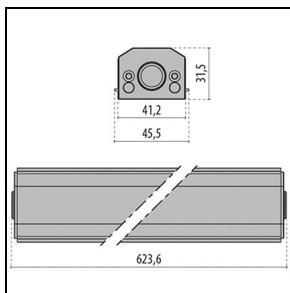

Control gear

NOTTURNO

310543

Power Supply Unit L1000/1500