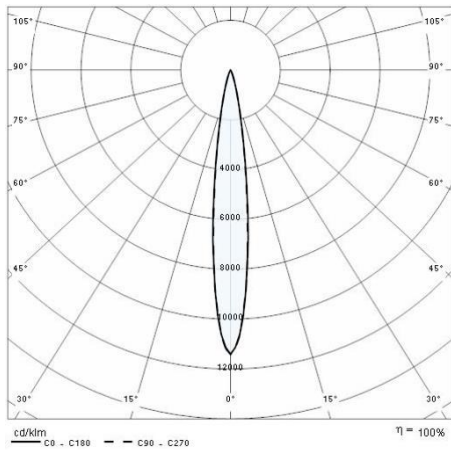

## General information

Lampholder:	LED	Light source:	LED
Lightsource lumen output [lm]:	4032	Luminaire lumen output [lm]:	3122
Luminaire wattage [W]:	38 W	Luminous efficacy [lm/W]:	82
CRI:	80	Colour temperature [K]:	3000
Colour / Finishing:	GR-11 / Anodised grey / Matt	IP degree of protection:	IP66
Impact resistance / impact energy:	IK07 2J xx5	Protection class:	III
Optic:	S/I - Symmetric Intensive	Net weight [kg]:	2.092
Overall length [mm]:	972	Overall width [mm]:	52
Overall height [mm]:	60		

## Photometric data