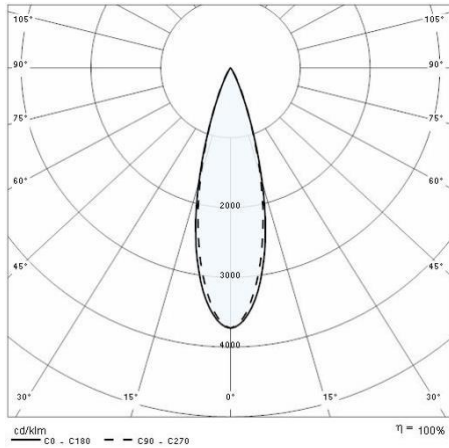

## General information

Lampholder:	LED	Light source:	LED
Lightsource lumen output [lm]:	4032	Luminaire lumen output [lm]:	3095
Luminaire wattage [W]:	38 W	Luminous efficacy [lm/W]:	81
CRI:	80	Colour temperature [K]:	3000
Colour / Finishing:	GR-11 / Anodised grey / Matt	IP degree of protection:	IP66
Impact resistance / impact energy:	IK07 2J xx5	Protection class:	III
Optic:	S/M - Symmetric Medium	Net weight [kg]:	3.706
Overall length [mm]:	972	Overall width [mm]:	52
Overall height [mm]:	60		

## Photometric data