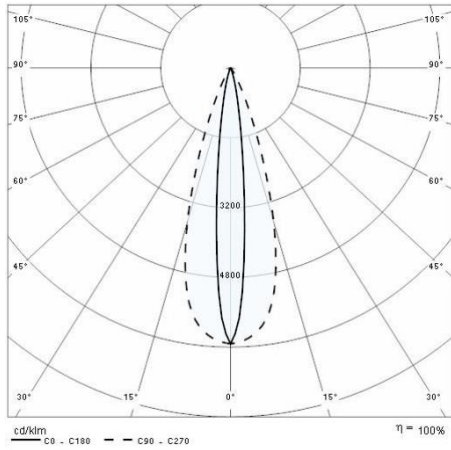

Photometric data