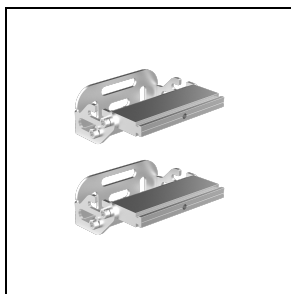

Mandatory accessories

NOTTURNO

310523

Bracket NOTTURNO (nr. 2)

■ GR-11 / Anodised grey