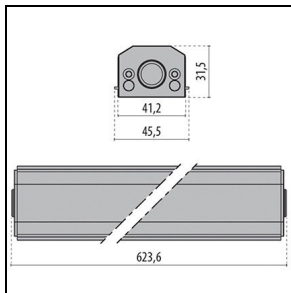

Control gear

NOTTURNO

310543

Power Supply Unit L1000/1500