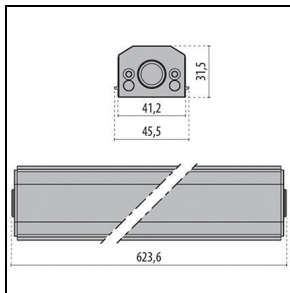

Control gear

NOTTURNO

310543

Power Supply Unit L1000/1500