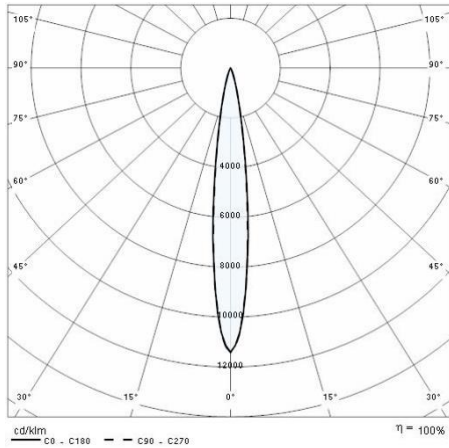

## General information

Lampholder:	LED	Light source:	LED
Lightsource lumen output [lm]:	4032	Luminaire lumen output [lm]:	3122
Luminaire wattage [W]:	38 W	Luminous efficacy [lm/W]:	82
CRI:	80	Colour temperature [K]:	4000
Colour / Finishing:	GR-11 / Anodised grey / Matt	IP degree of protection:	IP66
Impact resistance / impact energy:	IK07 2J xx5	Protection class:	III
Optic:	S/I - Symmetric Intensive	Net weight [kg]:	2.092
Overall length [mm]:	972	Overall width [mm]:	52
Overall height [mm]:	60		

## Photometric data