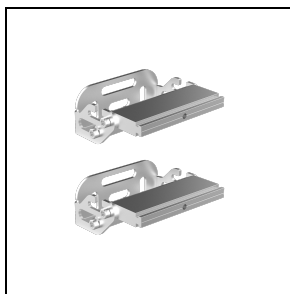

Mandatory accessories

NOTTURNO

310523

Bracket NOTTURNO (nr. 2)

■ GR-11 / Anodised grey