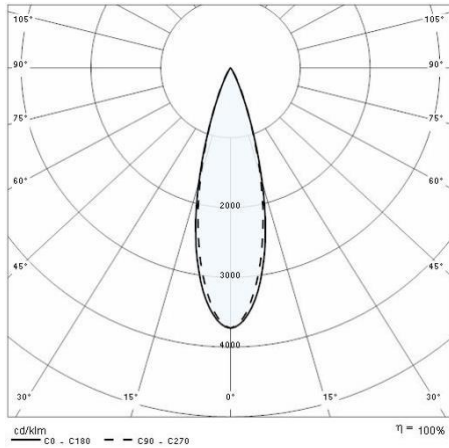

## General information

Lampholder:	LED	Light source:	LED
Lightsource lumen output [lm]:	4032	Luminaire lumen output [lm]:	3095
Luminaire wattage [W]:	38 W	Luminous efficacy [lm/W]:	81
CRI:	80	Colour temperature [K]:	4000
Colour / Finishing:	GR-11 / Anodised grey / Matt	IP degree of protection:	IP66
Impact resistance / impact energy:	IK07 2J xx5	Protection class:	III
Optic:	S/M - Symmetric Medium	Net weight [kg]:	3.706
Overall length [mm]:	972	Overall width [mm]:	52
Overall height [mm]:	60		

## Photometric data