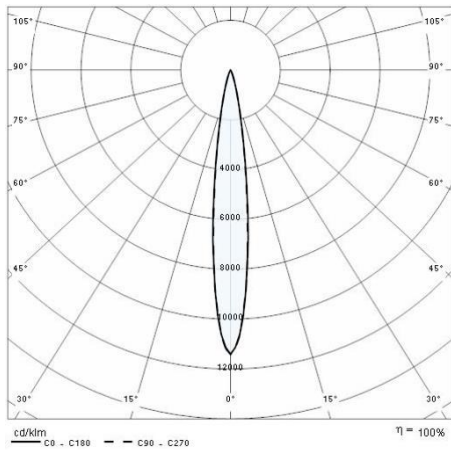

Photometric data