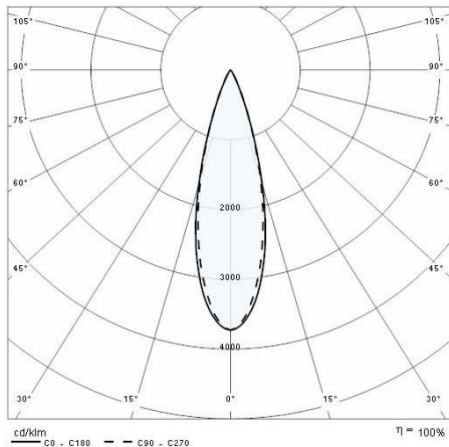

Photometric data