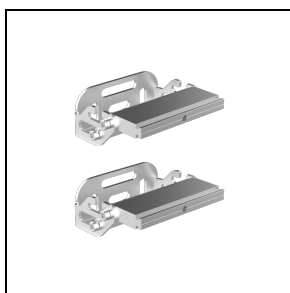

Mandatory accessories

NOTTURNO

310523

Bracket NOTTURNO (nr. 2)

■ GR-11 / Anodised grey