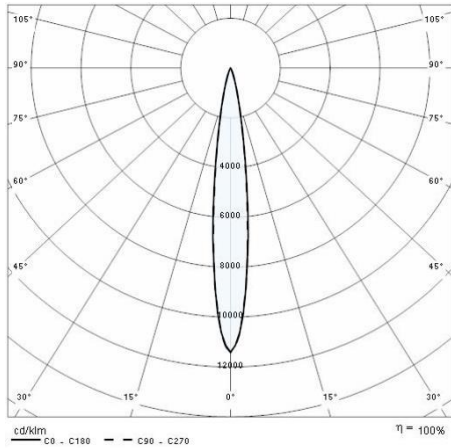

## General information

Lampholder:	LED	Light source:	LED
Lightsource lumen output [lm]:	6064	Luminaire lumen output [lm]:	4621
Luminaire wattage [W]:	54 W	Luminous efficacy [lm/W]:	86
CRI:	80	Colour temperature [K]:	4000
Colour / Finishing:	GR-11 / Anodised grey / Matt	IP degree of protection:	IP66
Impact resistance / impact energy:	IK07 2J xx5	Protection class:	III
Optic:	S/I - Symmetric Intensive	Net weight [kg]:	5.371
Overall length [mm]:	1440	Overall width [mm]:	52
Overall height [mm]:	60		

## Photometric data