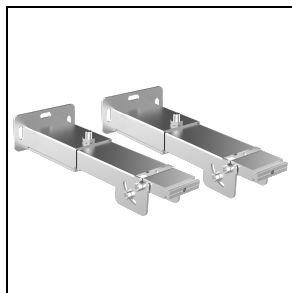

Bracket NOTTURNO (nr. 2)

■ GR-11 / Anodised grey

310524

Bracket (nr. 2)

■ INOX / Stainless steel

To maintain the regular updating of our products, PERFORMANCE iN LIGHTING reserves the right to make changes without prior notice. For the most up to date information we always recommend you read the latest version published on the website www.performanceinlighting.com. Delivered luminaire lumen outputs and power consumptions, including losses, are subject to a tolerance of +/- 7%, and unless otherwise stated the values apply to an ambient temperature of 25°C. Terms of warranty are available at <https://www.performanceinlighting.com/qr/company/led-warranty>