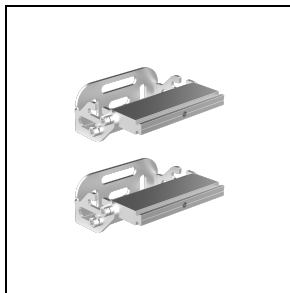

Mandatory accessories

OMBRA

310522

OMBRA bracket (nr. 2)

■ GR-11 / Anodised grey