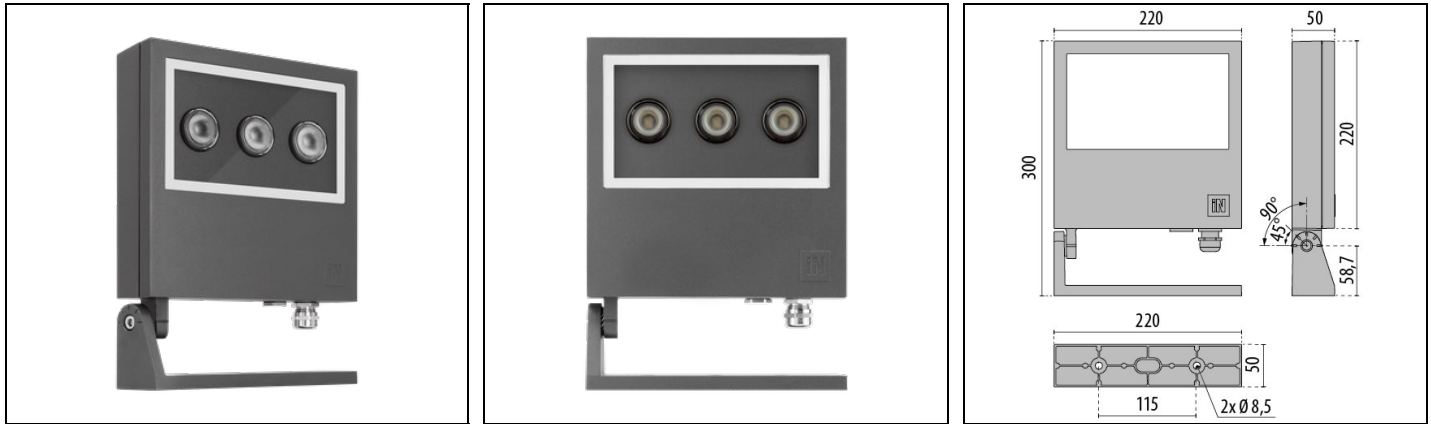

FOCUS+2 C/W

Part number 305166

Description

LED floodlight for indoor and outdoor, comprising:

- Die-cast aluminium housing and trim, polyester powder coat finish ISO 9227/12944 - ISO 9223 (C5)
- Adjustable mounting bracket made of die-cast aluminium, painted
- Extra-clear, toughened, flat glass diffuser, silk-screened on the inside
- Anti-ageing custom moulded silicone sealing gasket(s)
- Stainless steel locking hardware
- Cable gland M20x1.5 for cables \varnothing 7- \varnothing 12 mm (FOCUS+ 2 / 3)

Product data

| | | | |
|-------------|----------|-------------|----------|
| ETIM Group: | EG000027 | ETIM Class: | EC001744 |
|-------------|----------|-------------|----------|

General information

| | | | |
|------------------------------------|------------------------------------|------------------------------|------|
| Lampholder: | LED | Light source: | LED |
| Lightsource lumen output [lm]: | 2820 | Luminaire lumen output [lm]: | 2037 |
| Luminaire wattage [W]: | 26 W | Luminous efficacy [lm/W]: | 78 |
| CRI: | 70 | Colour temperature [K]: | 4000 |
| Colour / Finishing: | AN-g6 / Anthracite gray / Textured | IP degree of protection: | IP66 |
| Impact resistance / impact energy: | IK09 10J xx7 | Protection class: | I |
| Optic: | C/IW - Circular Wide | Beam angle: | 56° |
| Net weight [kg]: | 2.793 | Overall length [mm]: | 220 |
| Overall width [mm]: | 300 | Overall height [mm]: | 50 |

Mechanical features

| | | | |
|---|-------------|---|-----------|
| Shape: | Rectangular | Housing material: | Aluminium |
| Diffuser material: | Glass | Frontal exposed area [m ²]: | 0.01 |
| Lateral exposed area [m ²]: | 0.01 | Top exposed area [m ²]: | 0.05 |