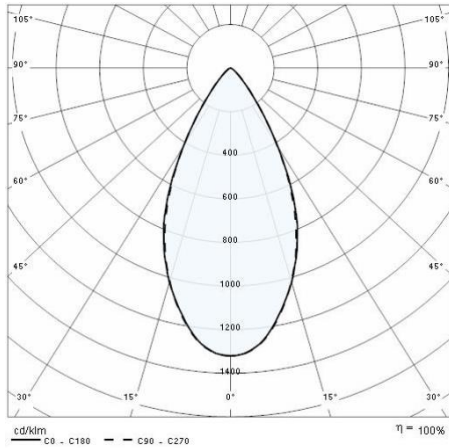

Photometric data