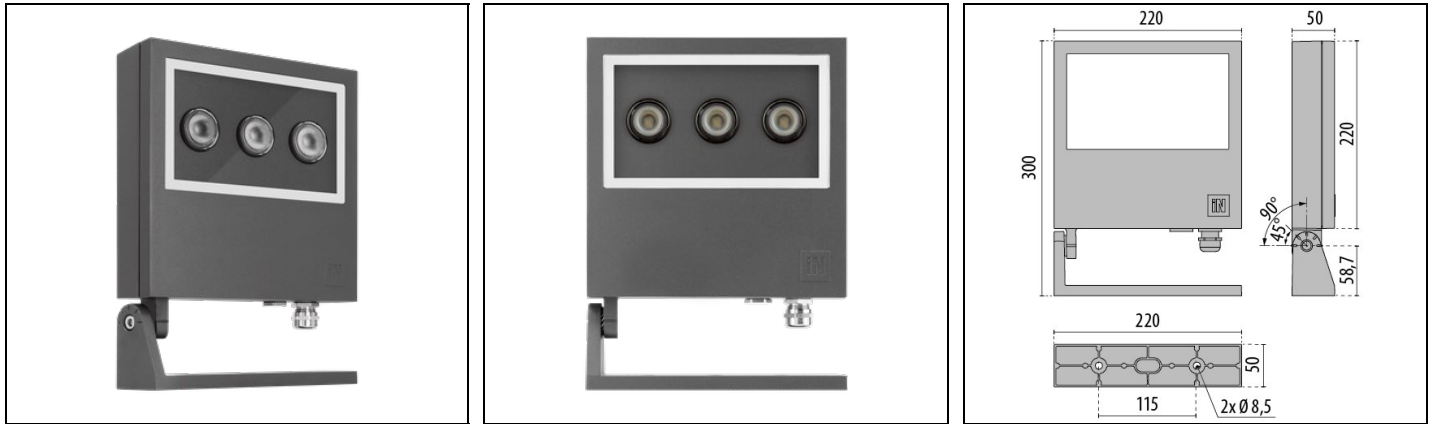

FOCUS+2 C/M

Part number 305175

Description

LED floodlight for indoor and outdoor, comprising:

- Die-cast aluminium housing and trim, polyester powder coat finish ISO 9227/12944 - ISO 9223 (C5)
- Adjustable mounting bracket made of die-cast aluminium, painted
- Extra-clear, toughened, flat glass diffuser, silk-screened on the inside
- Anti-ageing custom moulded silicone sealing gasket(s)
- Stainless steel locking hardware
- Cable gland M20x1.5 for cables \varnothing 7- \varnothing 12 mm (FOCUS+ 2 / 3)

Product data

| | | | |
|-------------|----------|-------------|----------|
| ETIM Group: | EG000027 | ETIM Class: | EC001744 |
|-------------|----------|-------------|----------|

General information

| | | | |
|------------------------------------|------------------------------------|------------------------------|------|
| Lampholder: | LED | Light source: | LED |
| Lightsource lumen output [lm]: | 2520 | Luminaire lumen output [lm]: | 1953 |
| Luminaire wattage [W]: | 26 W | Luminous efficacy [lm/W]: | 75 |
| CRI: | 70 | Colour temperature [K]: | 3000 |
| Colour / Finishing: | AN-g6 / Anthracite gray / Textured | IP degree of protection: | IP66 |
| Impact resistance / impact energy: | IK09 10J xx7 | Protection class: | I |
| Optic: | C/M - Circular Medium | Beam angle: | 34° |
| Net weight [kg]: | 2.834 | Overall length [mm]: | 220 |
| Overall width [mm]: | 300 | Overall height [mm]: | 50 |

Mechanical features

| | | | |
|---|-------------|---|-----------|
| Shape: | Rectangular | Housing material: | Aluminium |
| Diffuser material: | Glass | Frontal exposed area [m ²]: | 0.01 |
| Lateral exposed area [m ²]: | 0.01 | Top exposed area [m ²]: | 0.05 |