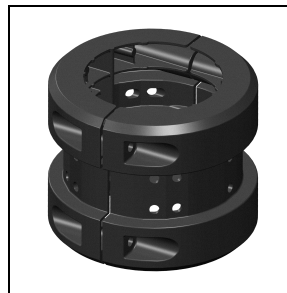

FOCUS+2 C/M

Part number 305175

Description

LED floodlight for indoor and outdoor, comprising:

- Die-cast aluminium housing and trim, polyester powder coat finish ISO 9227/12944 - ISO 9223 (C5)
- Adjustable mounting bracket made of die-cast aluminium, painted
- Extra-clear, toughened, flat glass diffuser, silk-screened on the inside
- Anti-ageing custom moulded silicone sealing gasket(s)
- Stainless steel locking hardware
- Cable gland M20x1.5 for cables \varnothing 7- \varnothing 12 mm (FOCUS+ 2 / 3)

Photometric data

Optional accessories

FOCUS+2

14099896

Gliding support made of painted aluminium for the installation on Ø 60 mm posts

■ AN-g6 / Anthracite gray

14099696

Gliding support made of painted aluminium for the installation on Ø 90 mm posts