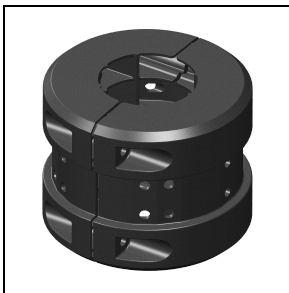

Optional accessories

FOCUS+2

14099896

Gliding support made of painted aluminium for the installation on Ø 60 mm posts

■ AN-g6 / Anthracite gray