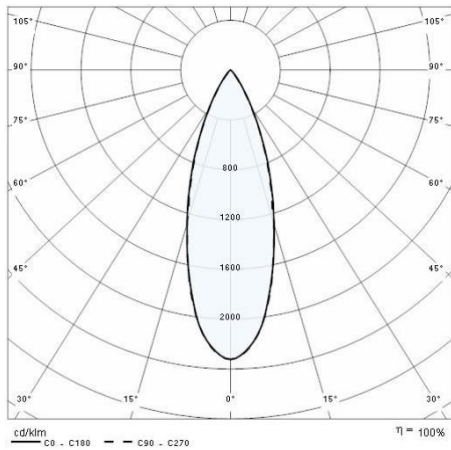

Photometric data