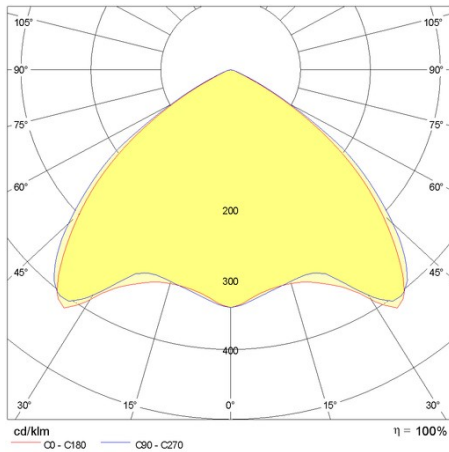

Photometric data