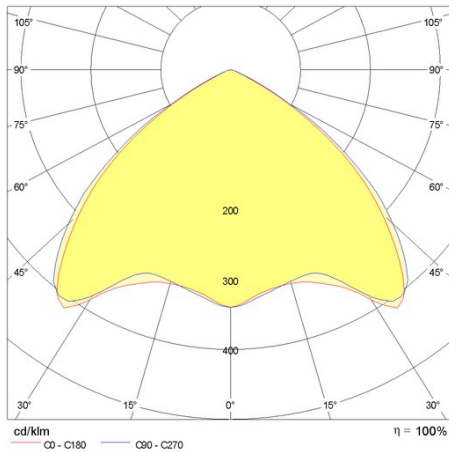

Photometric data