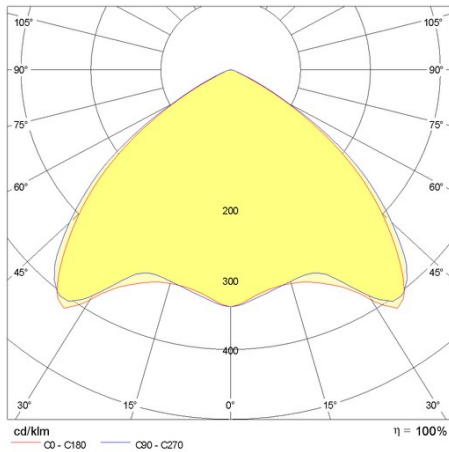

Photometric data