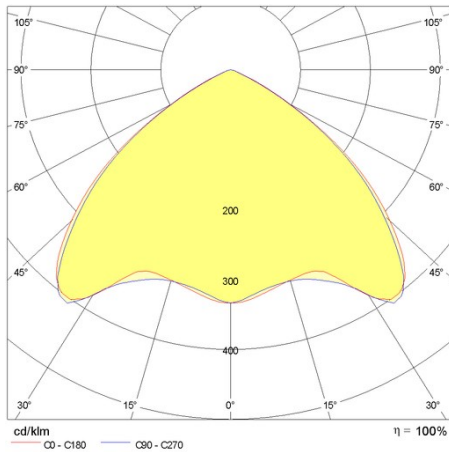

## General information

Lampholder:	LED	Light source:	LED
Lightsource lumen output [lm]:	12089	Luminaire lumen output [lm]:	9925
Luminaire wattage [W]:	71 W	Luminous efficacy [lm/W]:	140
CRI:	80	Colour temperature [K]:	3000
Colour / Finishing:	WH-RAL9003 / White RAL9003 / Glossy	IP degree of protection:	IP40
Impact resistance / impact energy:	IK05 0.8J xx3	Protection class:	I
Optic:	S/EW - Symmetric Extra-Wide	Net weight [kg]:	2.2
Overall length [mm]:	1434	Overall width [mm]:	66
Overall height [mm]:	66		

## Photometric data