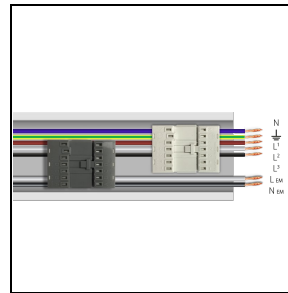

Photometric data

Mandatory accessories

RAIL-A TRY 7P EM

310562

RAIL-A TRY 7P EM - L 1435 mm (2 stainless steel brackets included)

WH-RAL9003 / White RAL9003

RAIL-M TRY 7P EM

310563

RAIL-M TRY 7P EM - L 1435 mm (2 stainless steel brackets included)

WH-RAL9003 / White RAL9003

310564

RAIL-M TRY 7P EM - L 2870 mm (4 stainless steel brackets included)

WH-RAL9003 / White RAL9003

310565

RAIL-M TRY 7P EM - L 4305 mm (6 stainless steel brackets included)