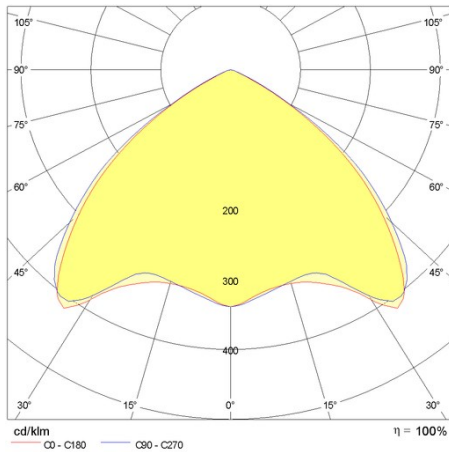

Photometric data