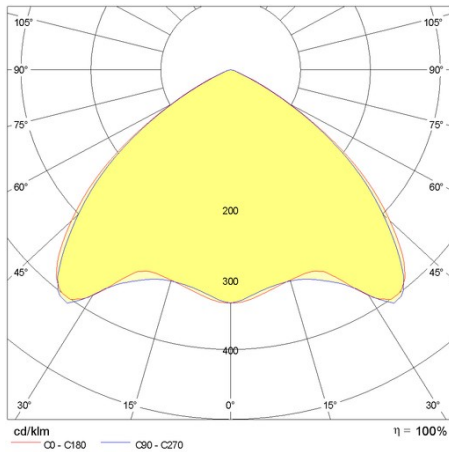

Photometric data