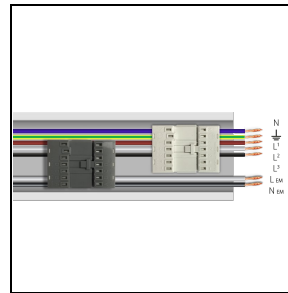

Product data

ETIM Group:	EG000027	ETIM Class:	EC002892
-------------	----------	-------------	----------

General information

Lampholder:	LED	Light source:	LED
Lightsource lumen output [lm]:	12800	Luminaire lumen output [lm]:	10350
Luminaire wattage [W]:	71 W	Luminous efficacy [lm/W]:	146
CRI:	80	Colour temperature [K]:	4000
Colour / Finishing:	WH-RAL9003 / White RAL9003 / Glossy	IP degree of protection:	IP40
Impact resistance / impact energy:	IK05 0.8J xx3	Protection class:	I
Optic:	S/EW - Symmetric Extra-Wide	Net weight [kg]:	2.6
Overall length [mm]:	1434	Overall width [mm]:	66
Overall height [mm]:	66		

Mechanical features

Shape:	Rectangular	Housing material:	Aluminium
Diffuser material:	Plastic	Glow wire test [°C]:	650 °C

Electrical features

Voltage type:	AC	Input voltage [V AC]:	220/240
Input frequency [Hz]:	50/60	Power factor / COS Φ:	0.9
Inrush current [A/μs]:	40 / 140	C10 1.5 mm ² :	12
C16 2.5 mm ² :	20	B10 1.5 mm ² :	7
B16 2.5 mm ² :	12		

Photometric data

Mandatory accessories

RAIL-A TRY 7P EM

310562

RAIL-A TRY 7P EM - L 1435 mm (2 stainless steel brackets included)

WH-RAL9003 / White RAL9003

RAIL-M TRY 7P EM

310563

RAIL-M TRY 7P EM - L 1435 mm (2 stainless steel brackets included)

WH-RAL9003 / White RAL9003

310564

RAIL-M TRY 7P EM - L 2870 mm (4 stainless steel brackets included)

WH-RAL9003 / White RAL9003

310565

RAIL-M TRY 7P EM - L 4305 mm (6 stainless steel brackets included)