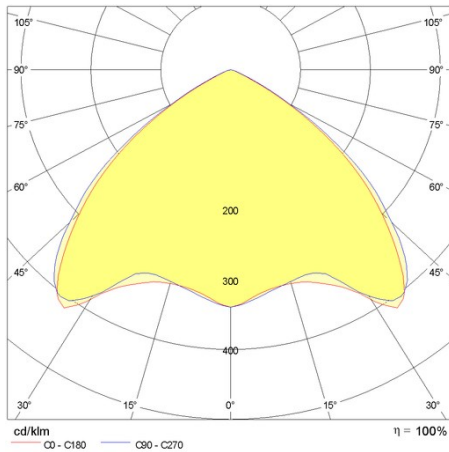

Photometric data