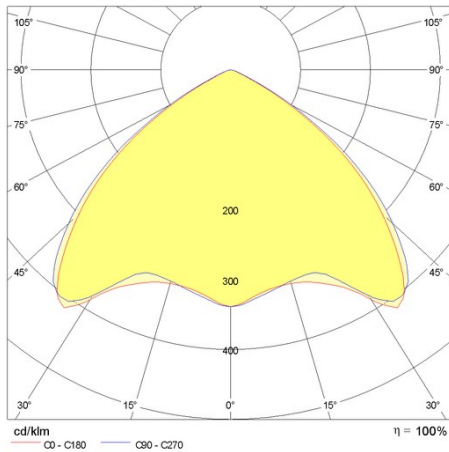

Photometric data