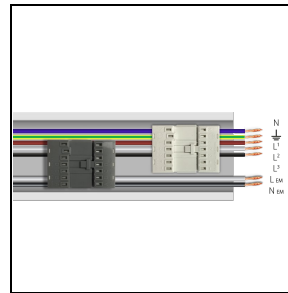

Product data

ETIM Group:	EG000027	ETIM Class:	EC002892
-------------	----------	-------------	----------

General information

Lampholder:	LED	Light source:	LED
Lightsource lumen output [lm]:	5943	Luminaire lumen output [lm]:	5169
Luminaire wattage [W]:	34 W	Luminous efficacy [lm/W]:	152
CRI:	80	Colour temperature [K]:	3000
Colour / Finishing:	WH-RAL9003 / White RAL9003 / Glossy	IP degree of protection:	IP40
Impact resistance / impact energy:	IK05 0.8J xx3	Protection class:	I
Optic:	S/EW - Symmetric Extra-Wide	Net weight [kg]:	2.2
Overall length [mm]:	1434	Overall width [mm]:	66
Overall height [mm]:	66		

Photometric data

Mandatory accessories

RAIL-A TRY 7P EM

310562

RAIL-A TRY 7P EM - L 1435 mm (2 stainless steel brackets included)

WH-RAL9003 / White RAL9003

RAIL-M TRY 7P EM

310563

RAIL-M TRY 7P EM - L 1435 mm (2 stainless steel brackets included)

WH-RAL9003 / White RAL9003

310564

RAIL-M TRY 7P EM - L 2870 mm (4 stainless steel brackets included)

WH-RAL9003 / White RAL9003

310565

RAIL-M TRY 7P EM - L 4305 mm (6 stainless steel brackets included)