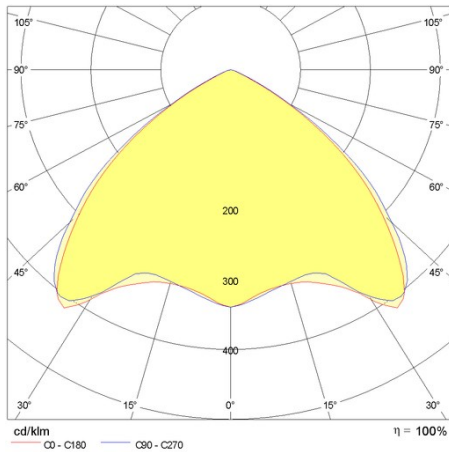

Photometric data