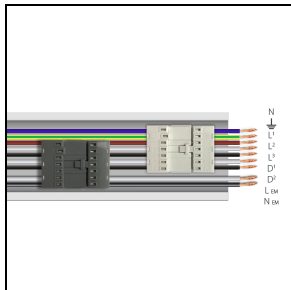

Product data

ETIM Group:	EG000027	ETIM Class:	EC002892
-------------	----------	-------------	----------

General information

Lampholder:	LED	Light source:	LED
Lightsource lumen output [lm]:	7765	Luminaire lumen output [lm]:	6553
Luminaire wattage [W]:	42 W	Luminous efficacy [lm/W]:	156
CRI:	80	Colour temperature [K]:	4000
Colour / Finishing:	WH-RAL9003 / White RAL9003 / Glossy	IP degree of protection:	IP40
Impact resistance / impact energy:	IK05 0.8J xx3	Protection class:	I
Optic:	S/W - Symmetric Wide	Net weight [kg]:	2.6
Overall length [mm]:	1434	Overall width [mm]:	66
Overall height [mm]:	66		

Photometric data

Mandatory accessories

RAIL-A TRY 9P DALI/EM

310934

RAIL-A TRY 9P DALI/EM - L 1435 mm (2 stainless steel brackets included)

WH-RAL9003 / White RAL9003

RAIL-M TRY 9P DALI/EM

310935

RAIL-M TRY 9P DALI/EM - L 1435 mm (2 stainless steel brackets included)

WH-RAL9003 / White RAL9003

310936

RAIL-M TRY 9P DALI/EM - L 2870 mm (4 stainless steel brackets included)

WH-RAL9003 / White RAL9003