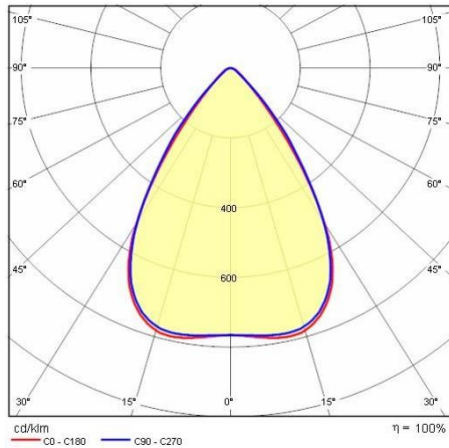

Photometric data