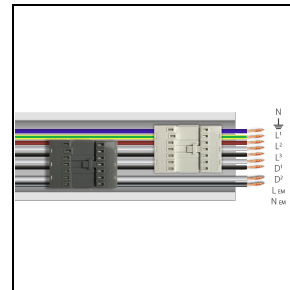

Product data

ETIM Group:	EG000027	ETIM Class:	EC002892
-------------	----------	-------------	----------

General information

Lampholder:	LED	Light source:	LED
Lightsource lumen output [lm]:	7765	Luminaire lumen output [lm]:	6553
Luminaire wattage [W]:	42 W	Luminous efficacy [lm/W]:	156
CRI:	80	Colour temperature [K]:	4000
Colour / Finishing:	WH-RAL9003 / White RAL9003 / Glossy	IP degree of protection:	IP40
Impact resistance / impact energy:	IK05 0.8J xx3	Protection class:	I
Optic:	S/W - Symmetric Wide	Net weight [kg]:	2.6
Overall length [mm]:	1434	Overall width [mm]:	66
Overall height [mm]:	66		

Photometric data

Mandatory accessories

RAIL-A TRY 9P DALI/EM

310934

RAIL-A TRY 9P DALI/EM - L 1435 mm (2 stainless steel brackets included)

WH-RAL9003 / White RAL9003

RAIL-M TRY 9P DALI/EM

310935

RAIL-M TRY 9P DALI/EM - L 1435 mm (2 stainless steel brackets included)

WH-RAL9003 / White RAL9003

310936

RAIL-M TRY 9P DALI/EM - L 2870 mm (4 stainless steel brackets included)

WH-RAL9003 / White RAL9003