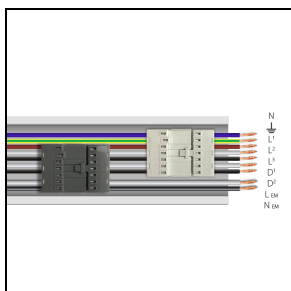

Photometric data

Mandatory accessories

RAIL-A TRY 9P DALI/EM

310934

RAIL-A TRY 9P DALI/EM - L 1435 mm (2 stainless steel brackets included)

WH-RAL9003 / White RAL9003

RAIL-M TRY 9P DALI/EM

310935

RAIL-M TRY 9P DALI/EM - L 1435 mm (2 stainless steel brackets included)

WH-RAL9003 / White RAL9003

310936

RAIL-M TRY 9P DALI/EM - L 2870 mm (4 stainless steel brackets included)

WH-RAL9003 / White RAL9003

310937

RAIL-M TRY 9P DALI/EM - L 4305 mm (6 stainless steel brackets included)

WH-RAL9003 / White RAL9003

To maintain the regular updating of our products, PERFORMANCE IN LIGHTING reserves the right to make changes without prior notice. For the most up to date information we always recommend you read the latest version published on the website www.performanceinlighting.com. Delivered luminaire lumen outputs and power consumptions, including losses, are subject to a tolerance of +/- 7%, and unless otherwise stated the values apply to an ambient temperature of 25°C. Terms of warranty are available at <https://www.performanceinlighting.com/qr/company/led-warranty>