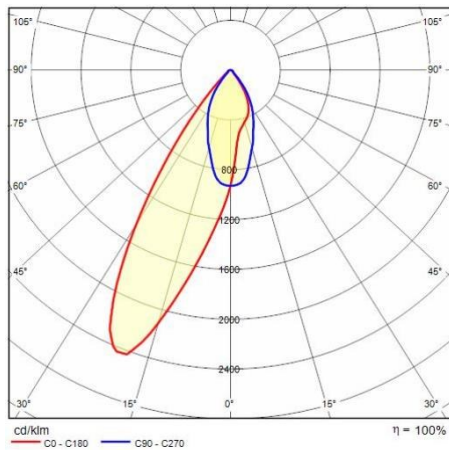

## General information

Lampholder:	LED	Light source:	LED
Lightsource lumen output [lm]:	7334	Luminaire lumen output [lm]:	6022
Luminaire wattage [W]:	42 W	Luminous efficacy [lm/W]:	143
CRI:	80	Colour temperature [K]:	3000
Colour / Finishing:	WH-RAL9003 / White RAL9003 / Glossy	IP degree of protection:	IP40
Impact resistance / impact energy:	IK05 0.8J xx3	Protection class:	I
Optic:	A21/M - Asymmetric Medium	Net weight [kg]:	2.2
Overall length [mm]:	1434	Overall width [mm]:	66
Overall height [mm]:	66		

## Photometric data