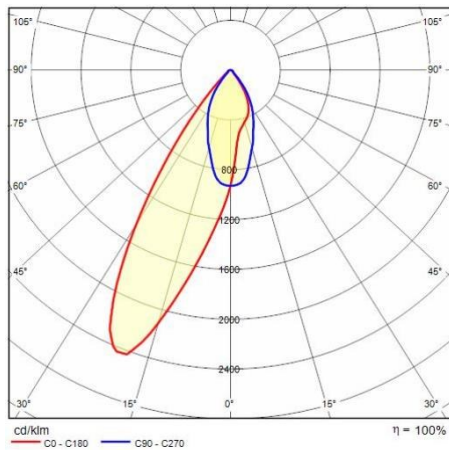

## General information

Lampholder:	LED	Light source:	LED
Lightsource lumen output [lm]:	9219	Luminaire lumen output [lm]:	7501
Luminaire wattage [W]:	53 W	Luminous efficacy [lm/W]:	142
CRI:	80	Colour temperature [K]:	3000
Colour / Finishing:	WH-RAL9003 / White RAL9003 / Glossy	IP degree of protection:	IP40
Impact resistance / impact energy:	IK05 0.8J xx3	Protection class:	I
Optic:	A21/M - Asymmetric Medium	Net weight [kg]:	2.2
Overall length [mm]:	1434	Overall width [mm]:	66
Overall height [mm]:	66		

## Photometric data